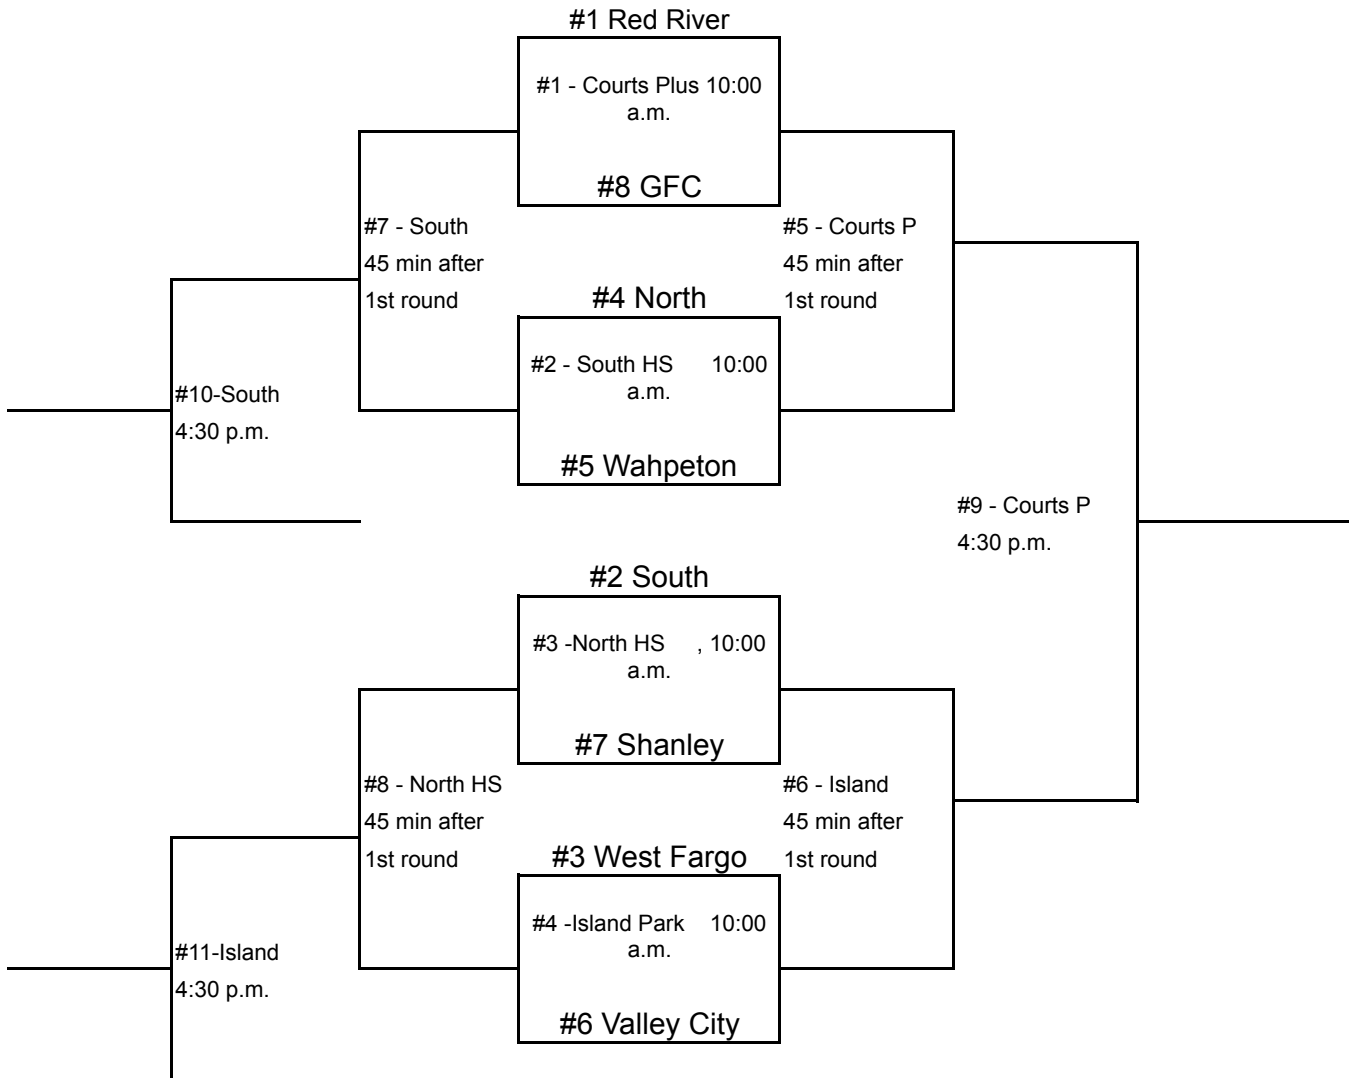

2009 East Region Girls' Tennis Team Tournament May 14, 2009

Tournament Sites

Courts Plus 3491 South University Dr.
 South HS 1840 15th Ave. S
 North HS 801 North 17 Ave.
 Island Park 616 1st Ave. S