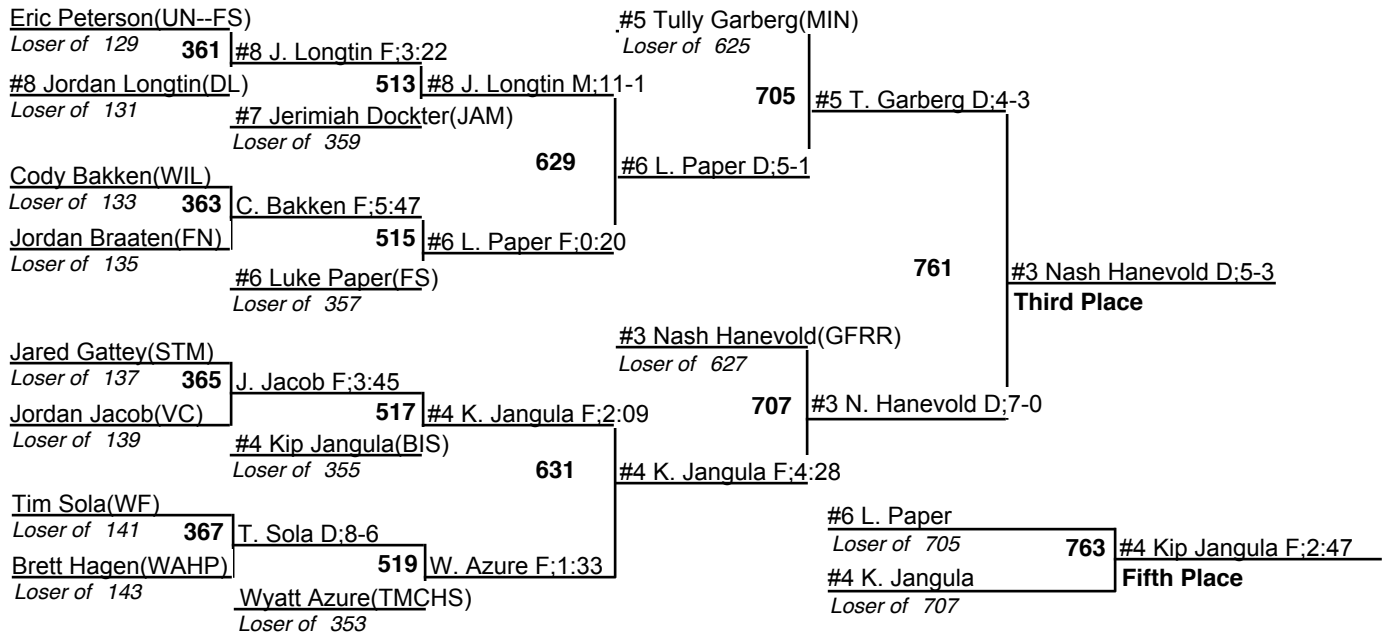

2009 NDHSAA Class A Wrestling Tournament

19-21 February 2009

152