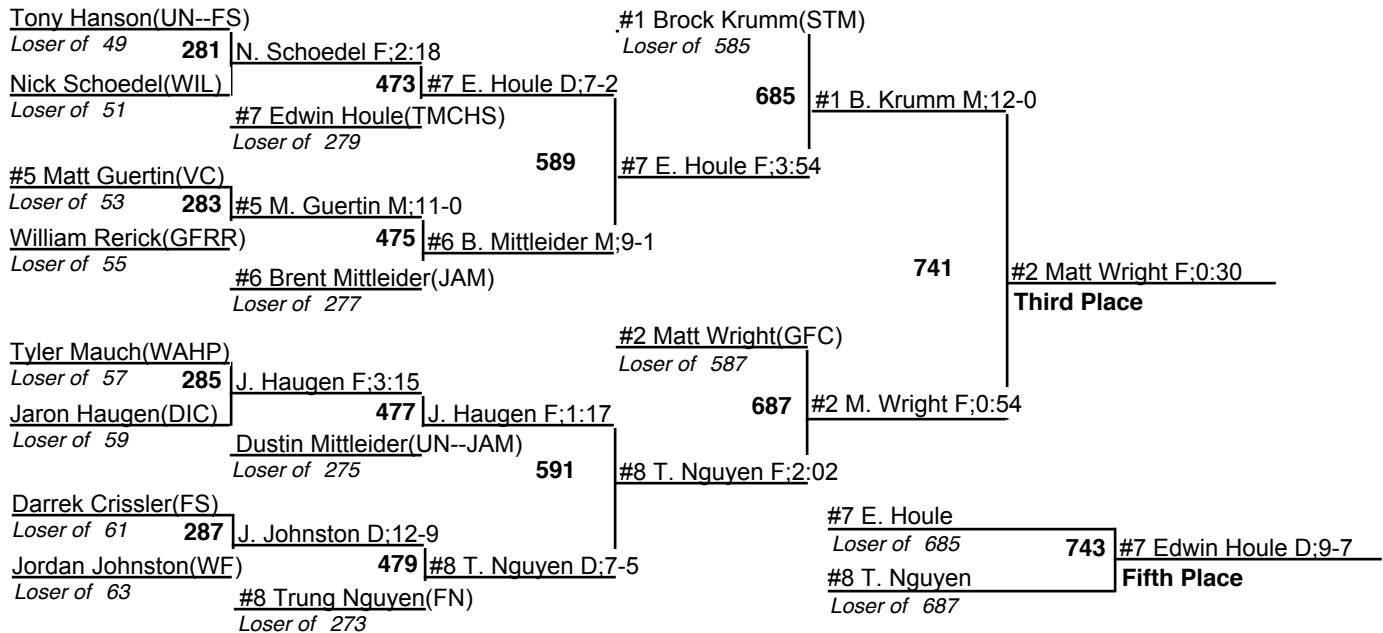

2009 NDHSAA Class A Wrestling Tournament

19-21 February 2009

125