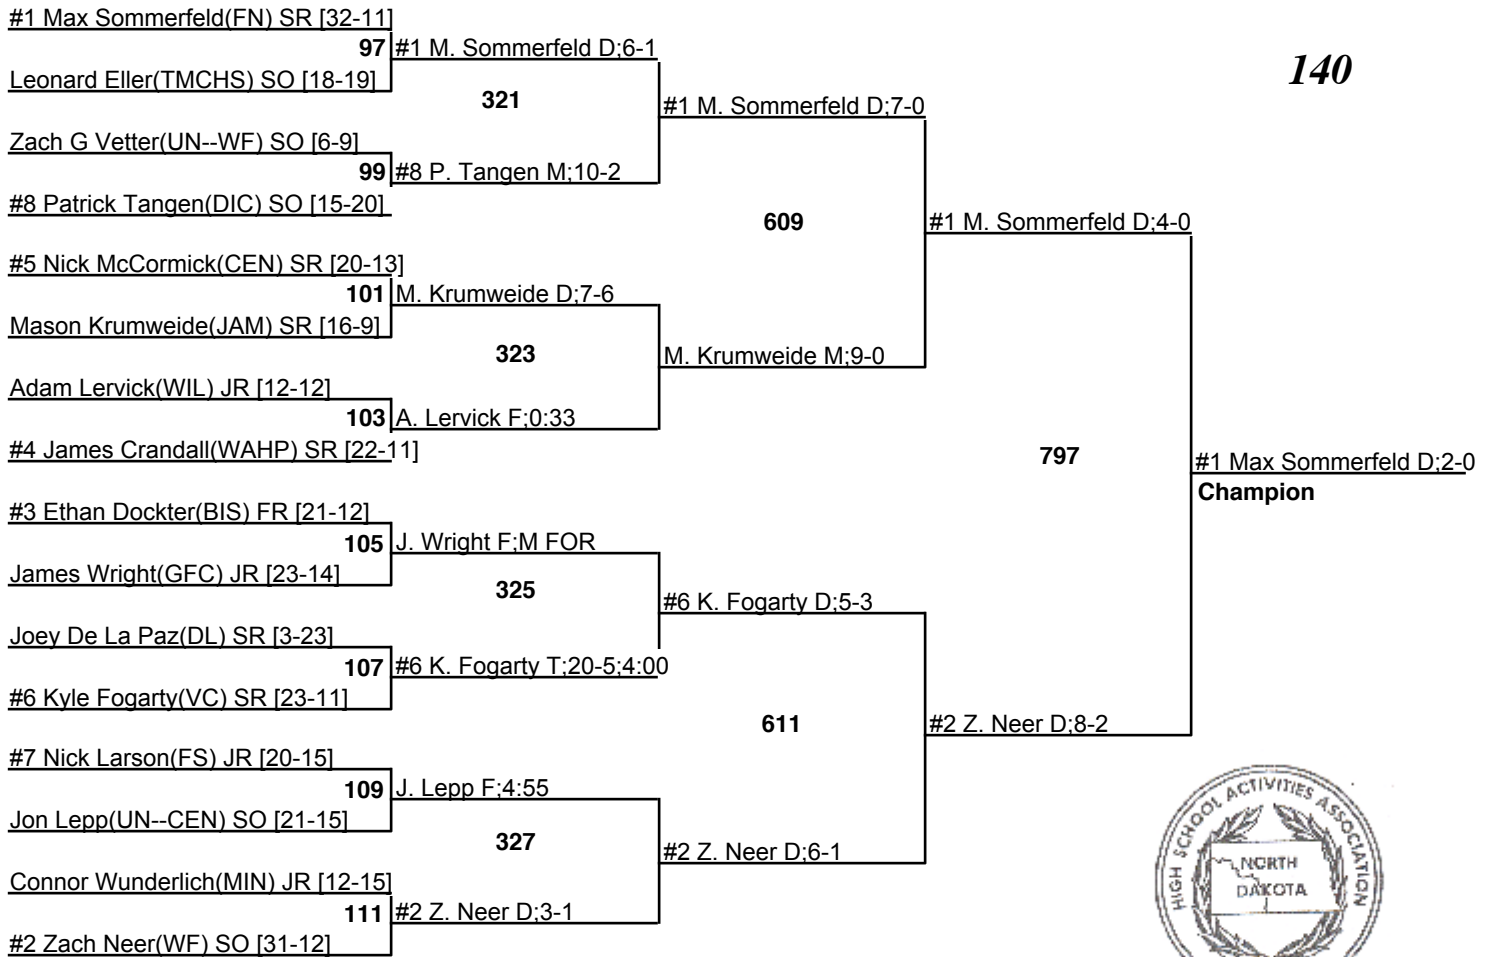

2009 NDHSAA Class A Wrestling Tournament

19-21 February 2009

140