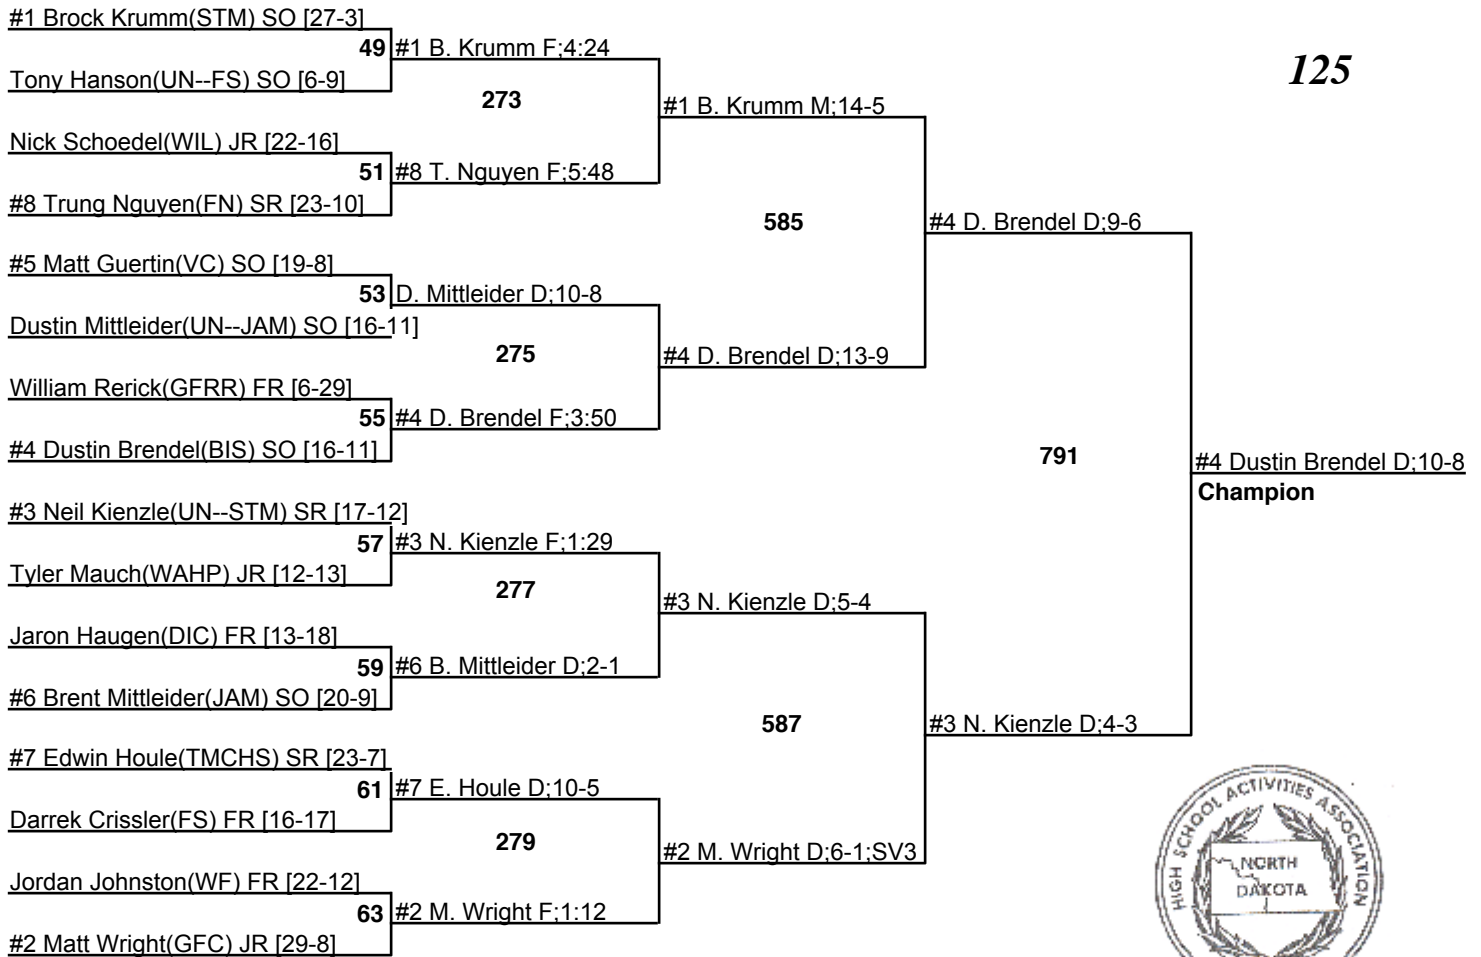

2009 NDHSAA Class A Wrestling Tournament

19-21 February 2009

125