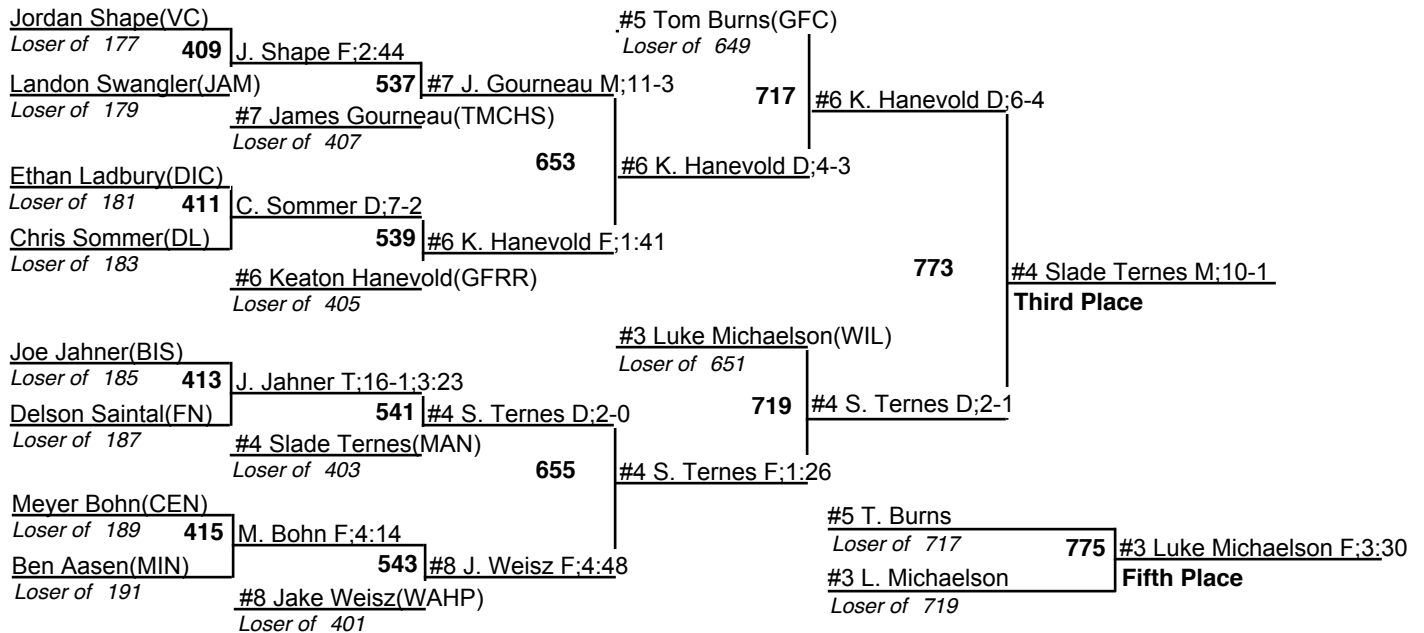

2009 NDHSAA Class A Wrestling Tournament

19-21 February 2009

189