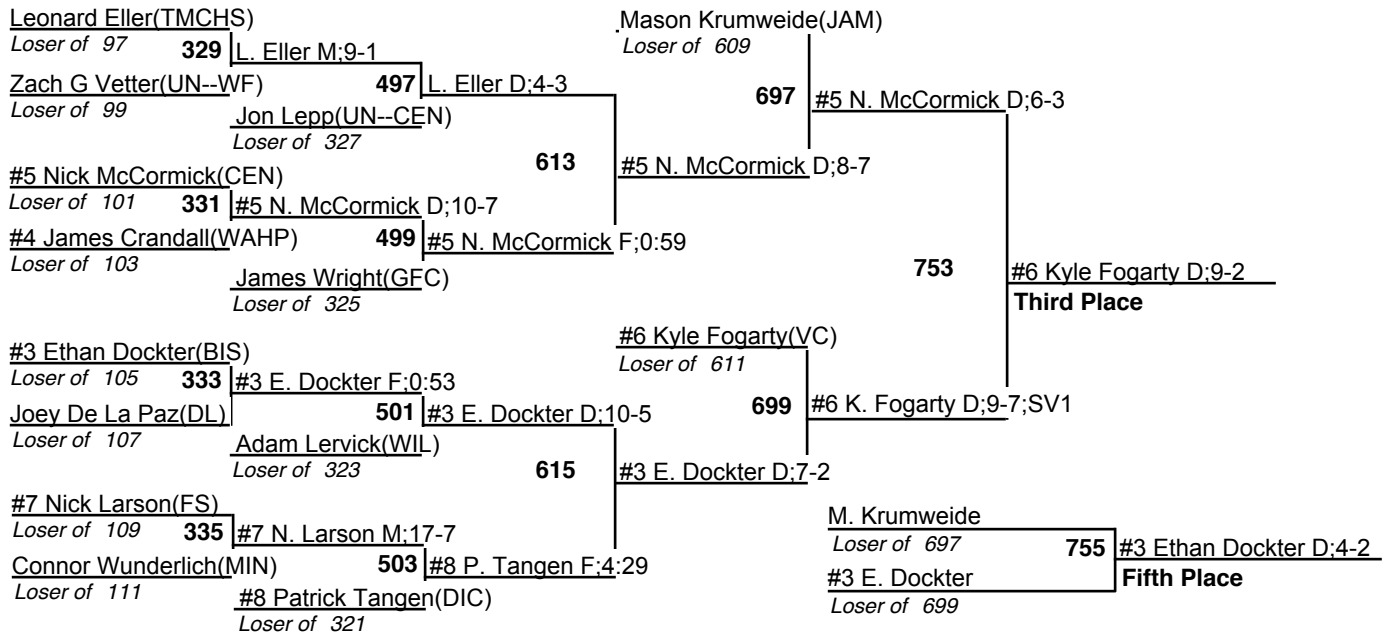

2009 NDHSAA Class A Wrestling Tournament

19-21 February 2009

140