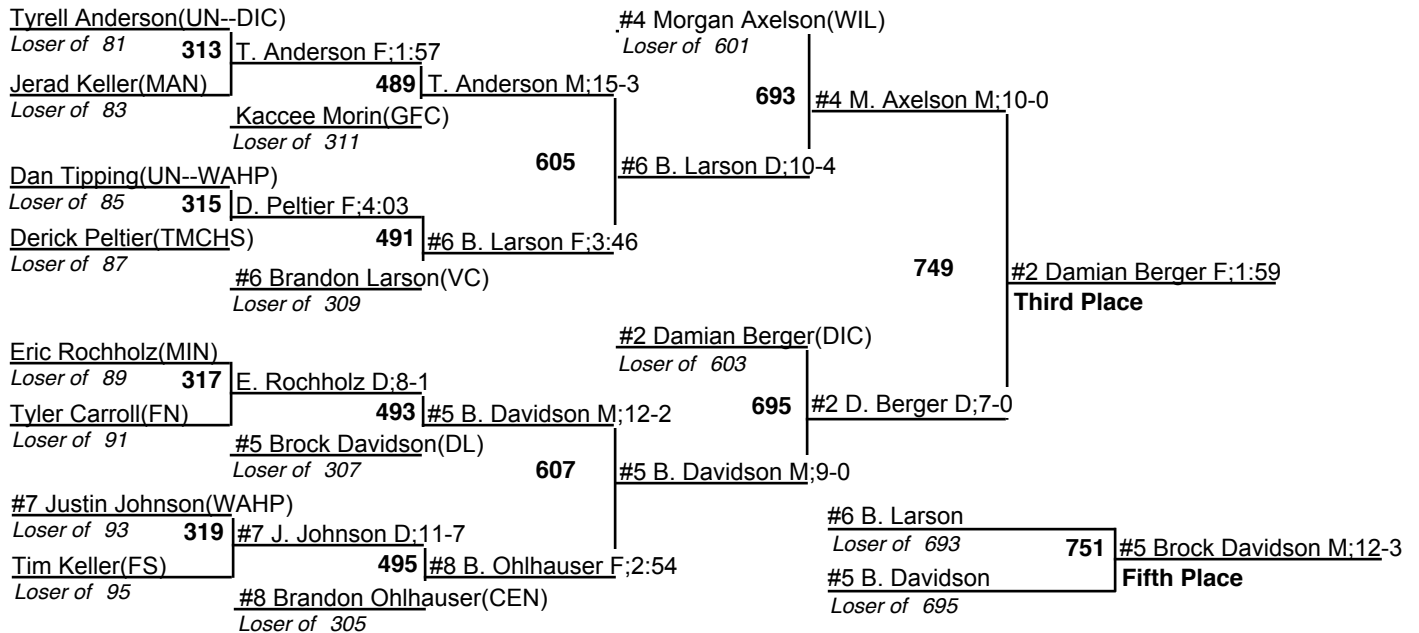

2009 NDHSAA Class A Wrestling Tournament

19-21 February 2009

135