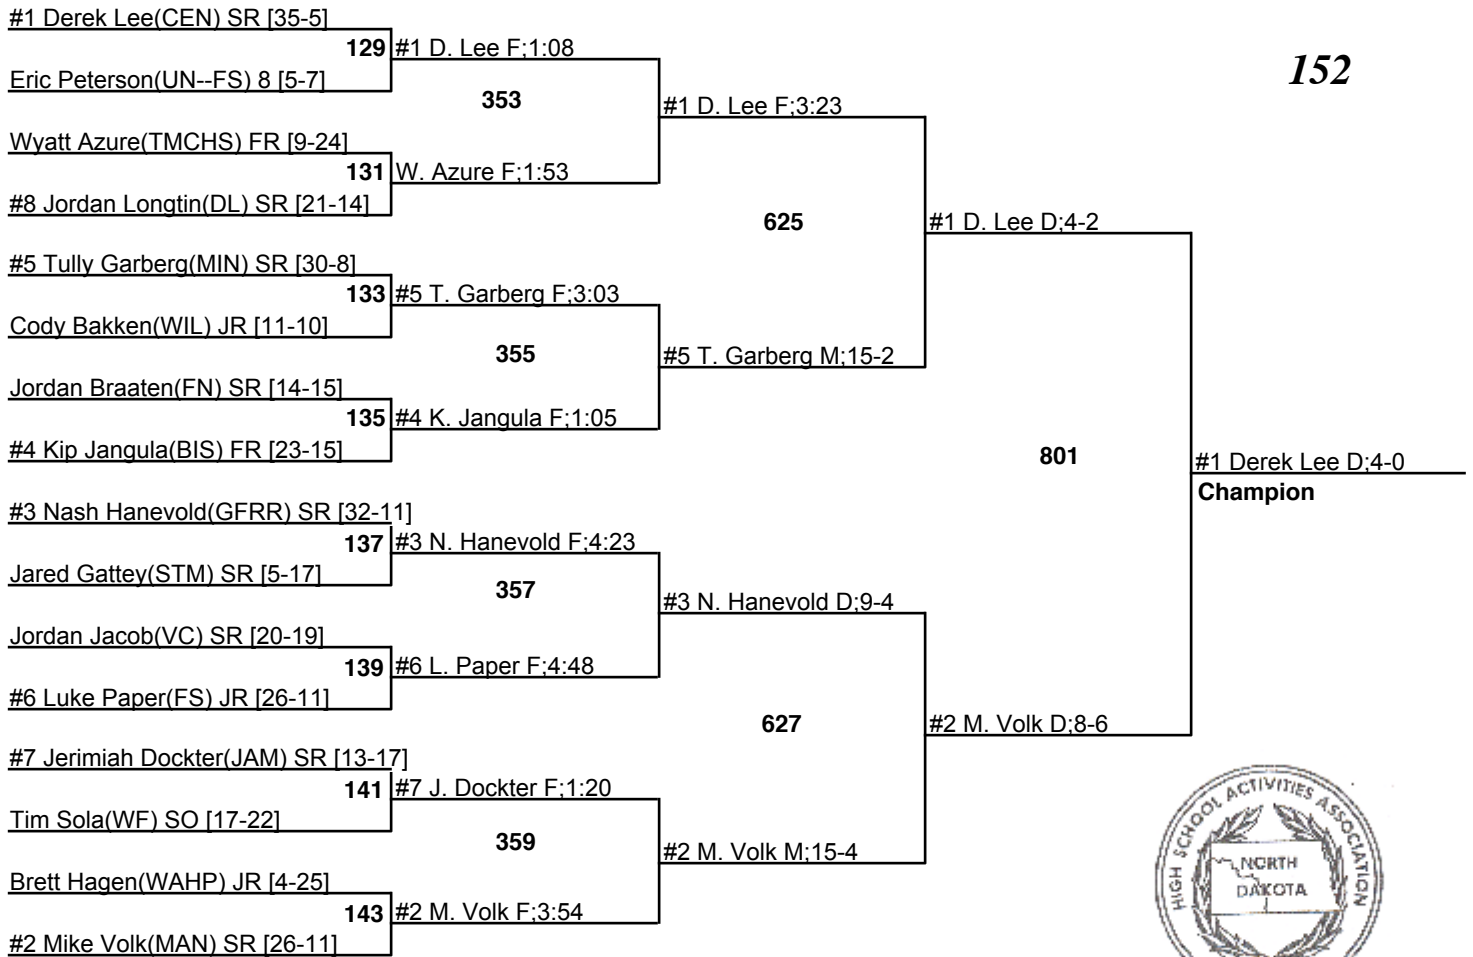

2009 NDHSAA Class A Wrestling Tournament

19-21 February 2009

152