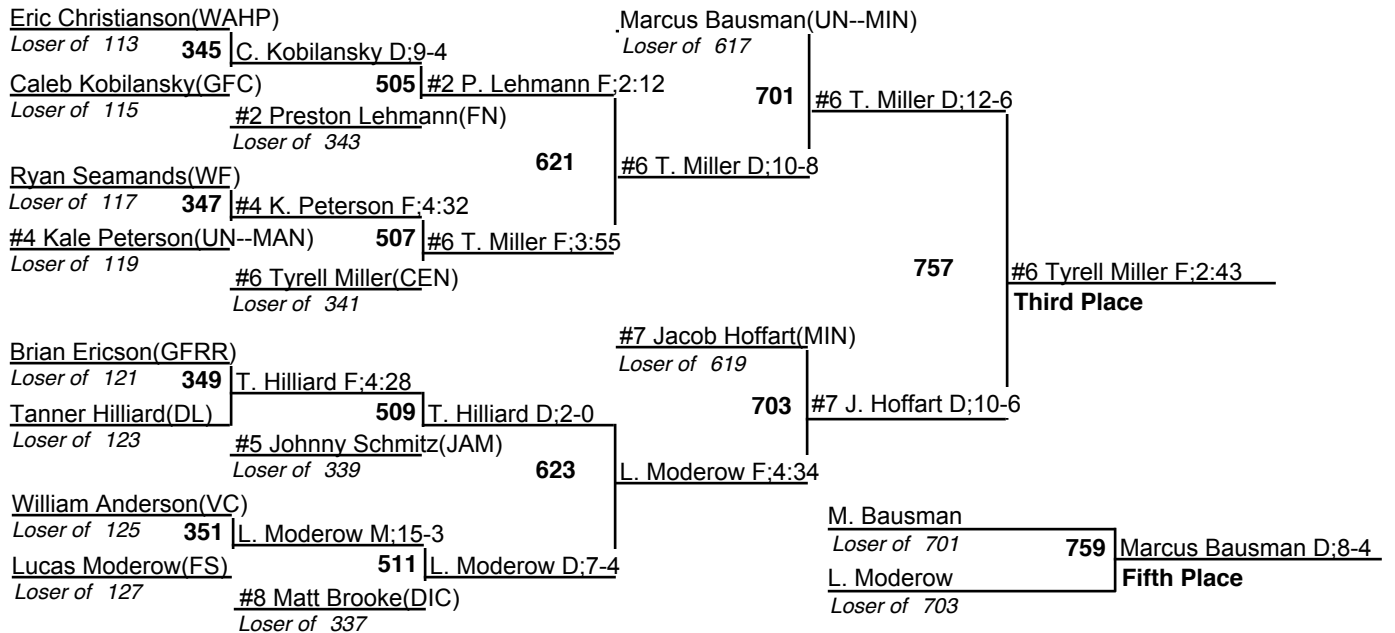

2009 NDHSAA Class A Wrestling Tournament

19-21 February 2009

145