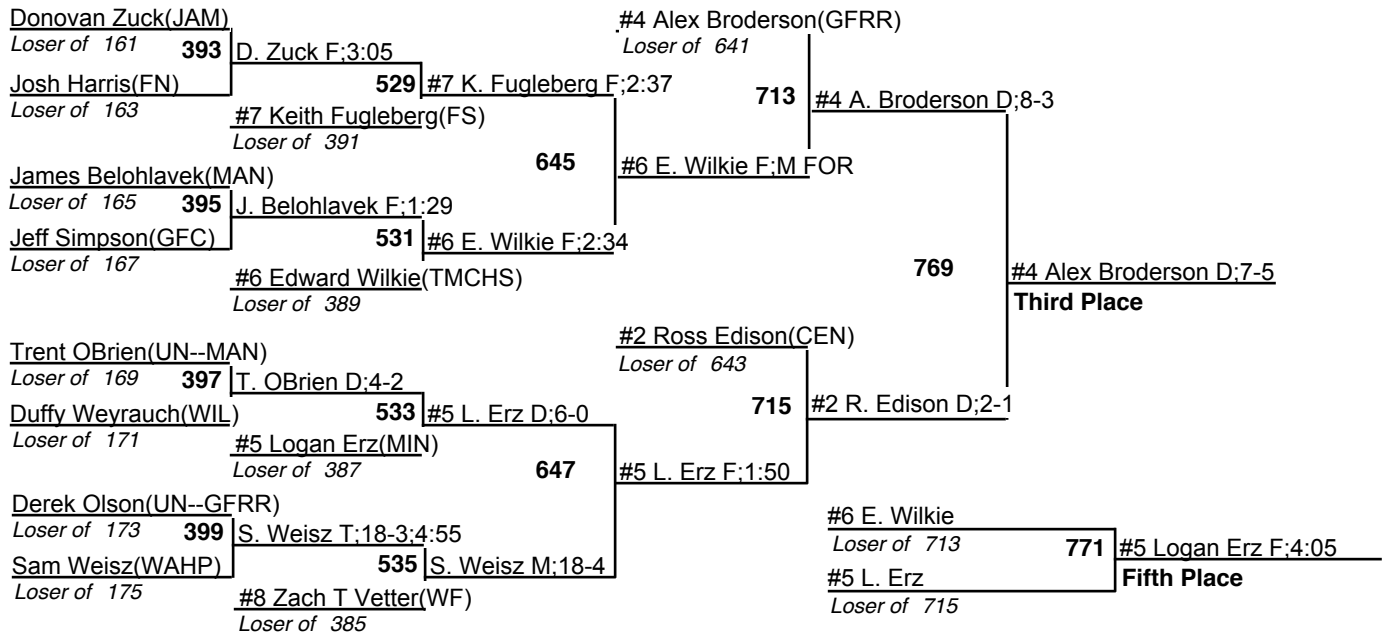

2009 NDHSAA Class A Wrestling Tournament

19-21 February 2009

171