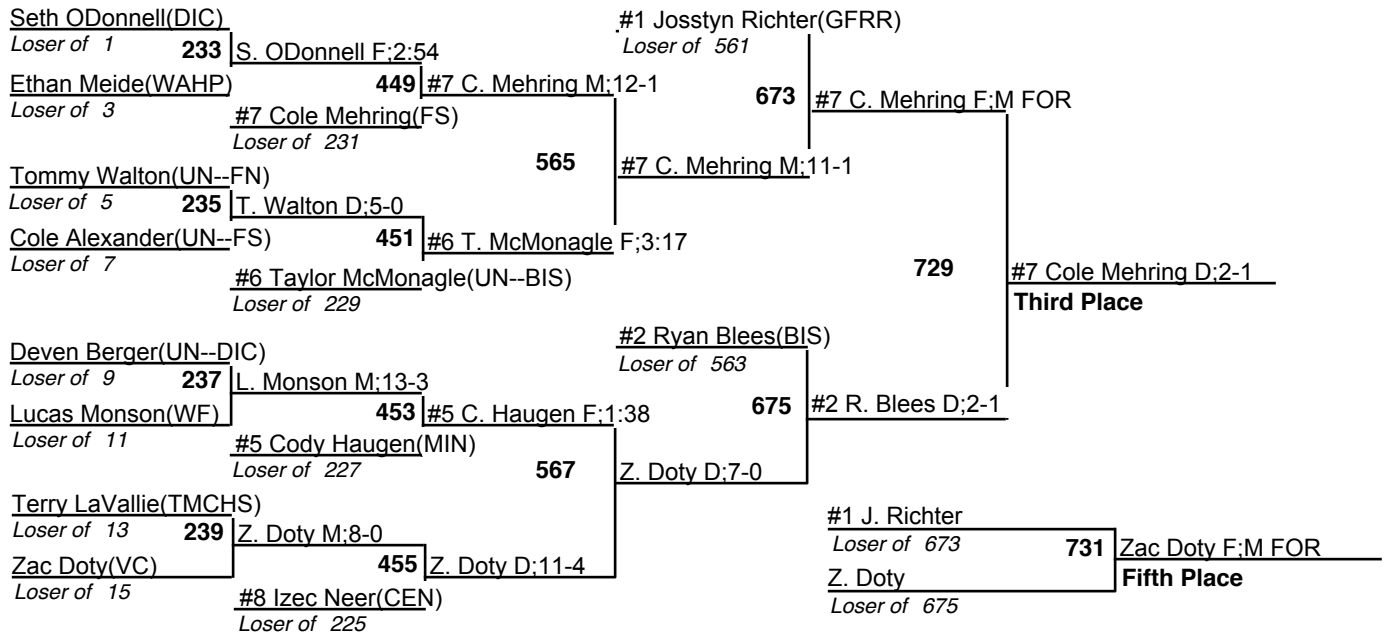

# 2009 NDHSAA Class A Wrestling Tournament

19-21 February 2009

103