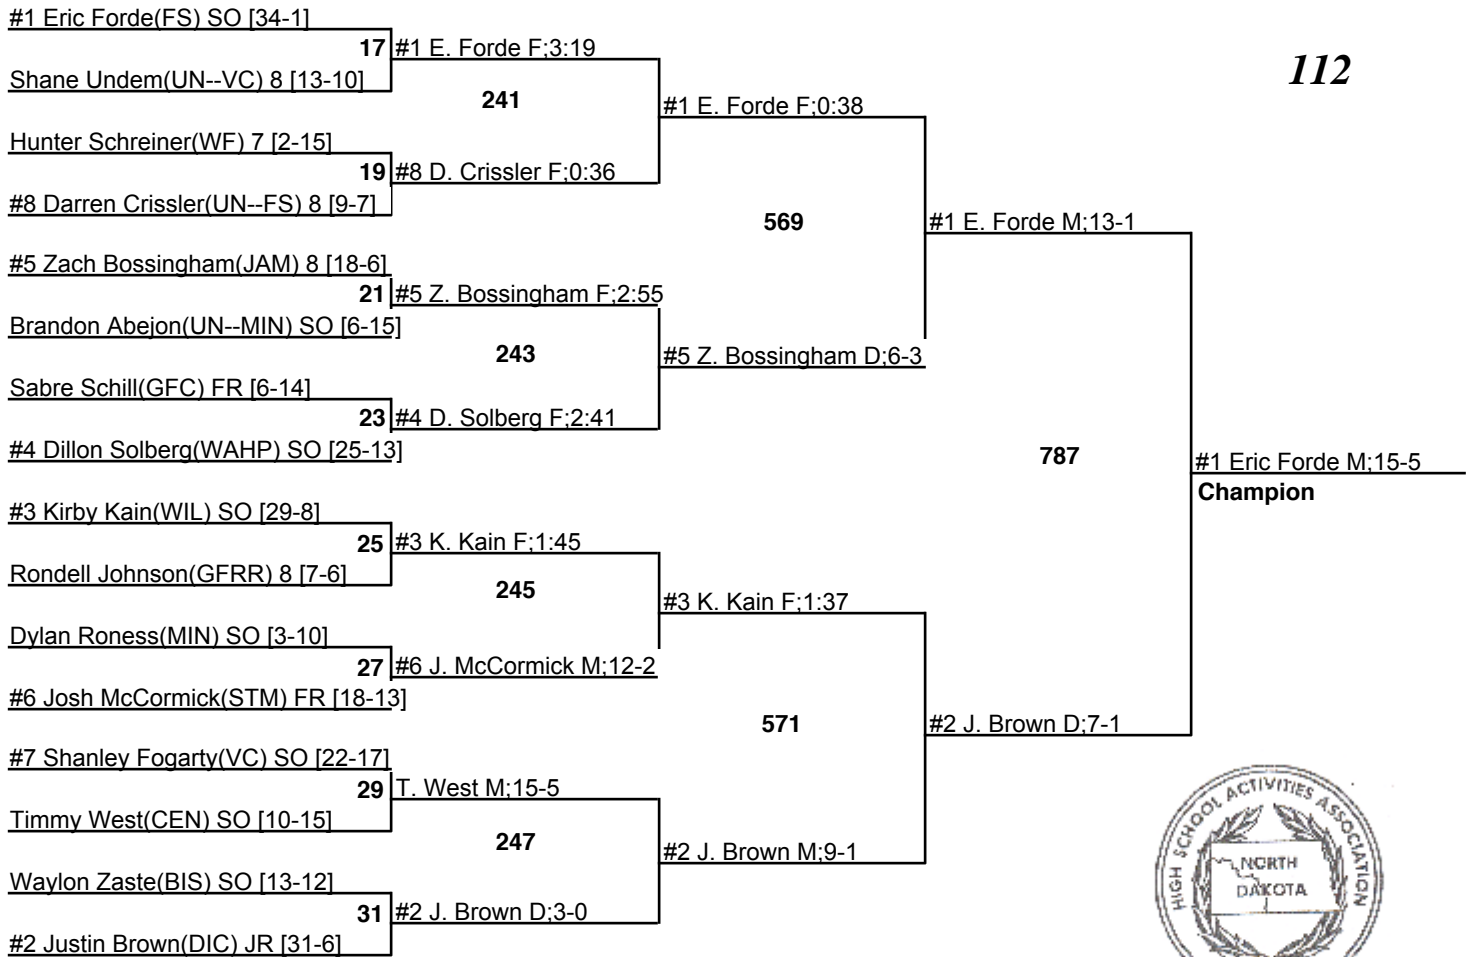

2009 NDHSAA Class A Wrestling Tournament

19-21 February 2009

112