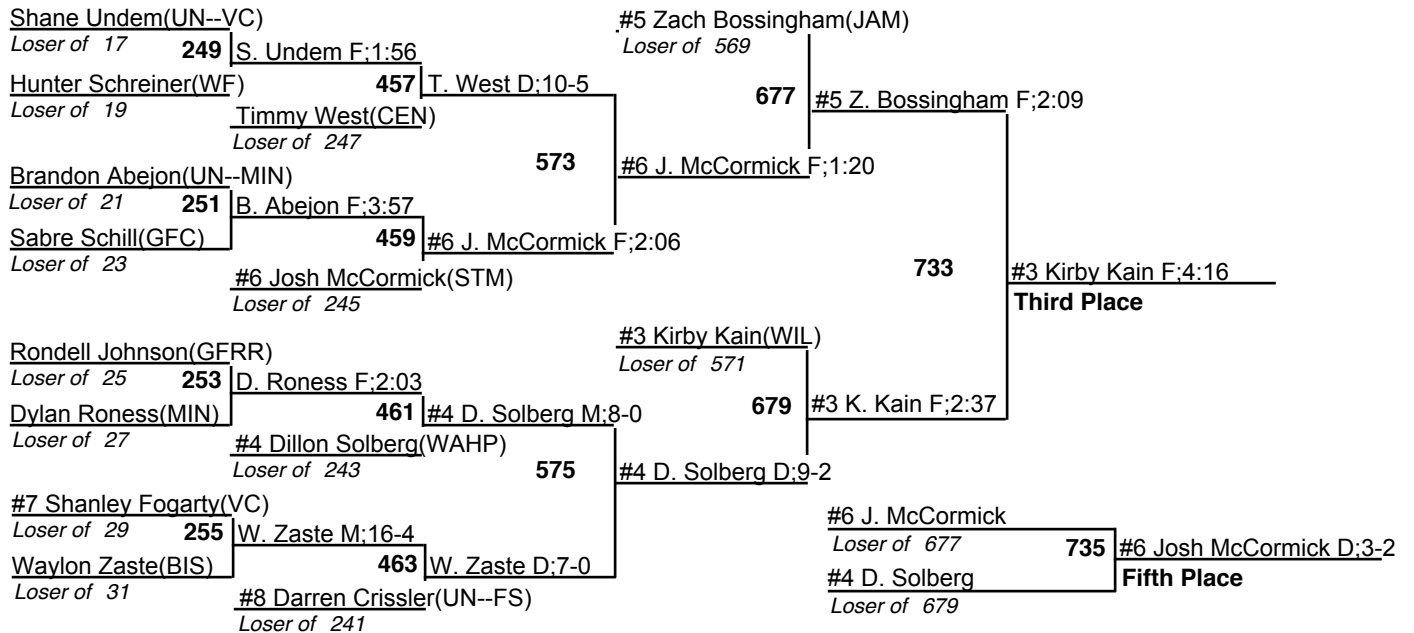

2009 NDHSAA Class A Wrestling Tournament

19-21 February 2009

112