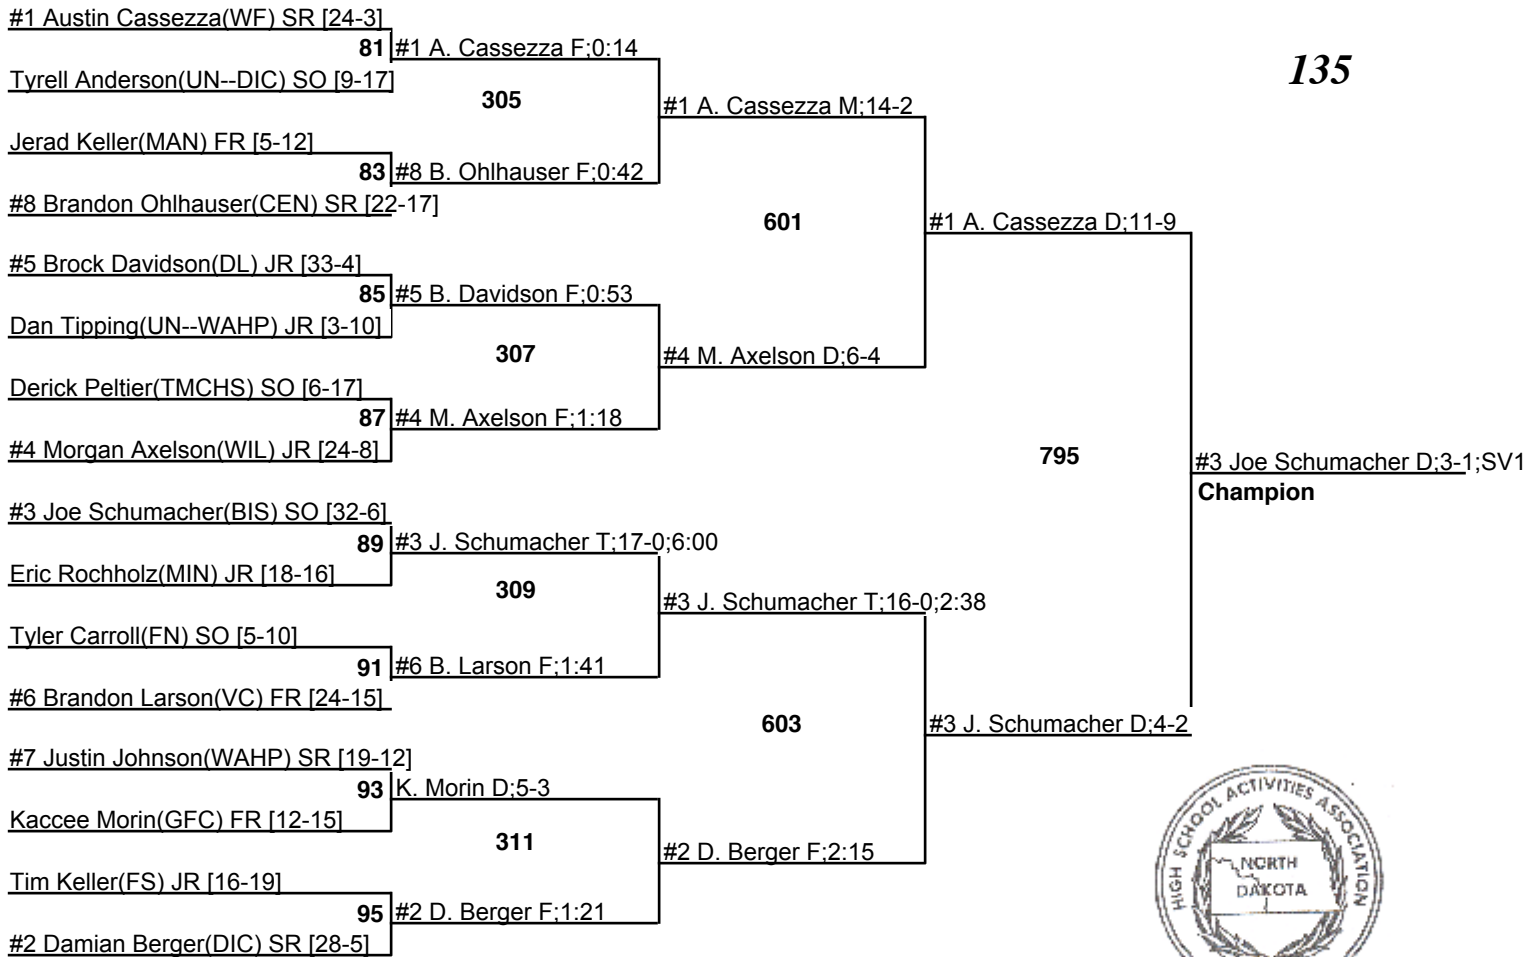

2009 NDHSAA Class A Wrestling Tournament

19-21 February 2009

135