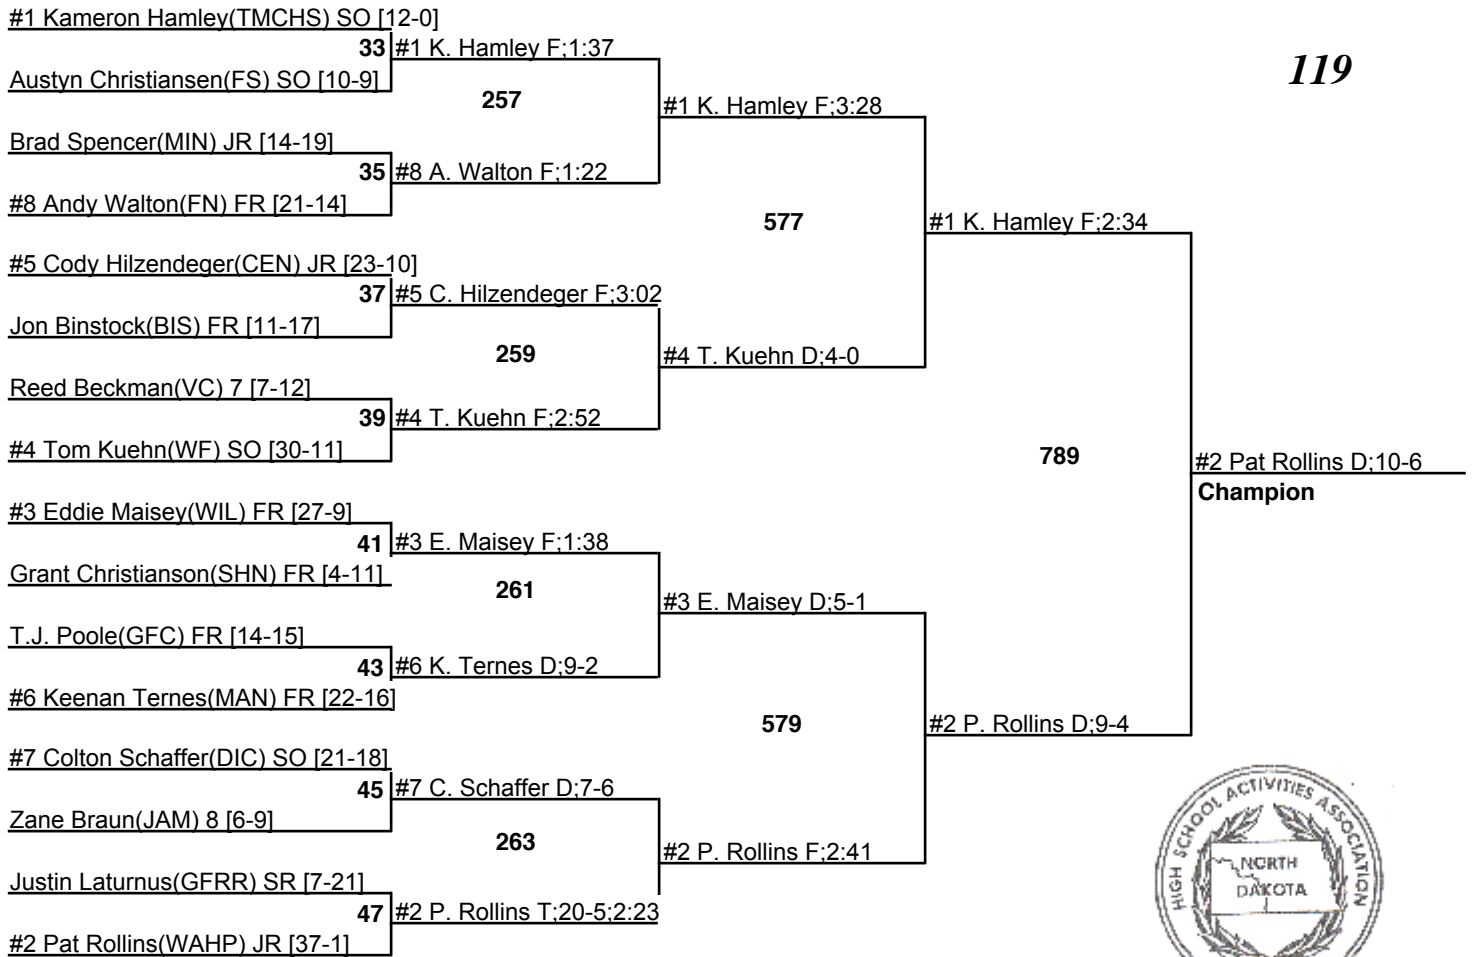

2009 NDHSAA Class A Wrestling Tournament

19-21 February 2009

119