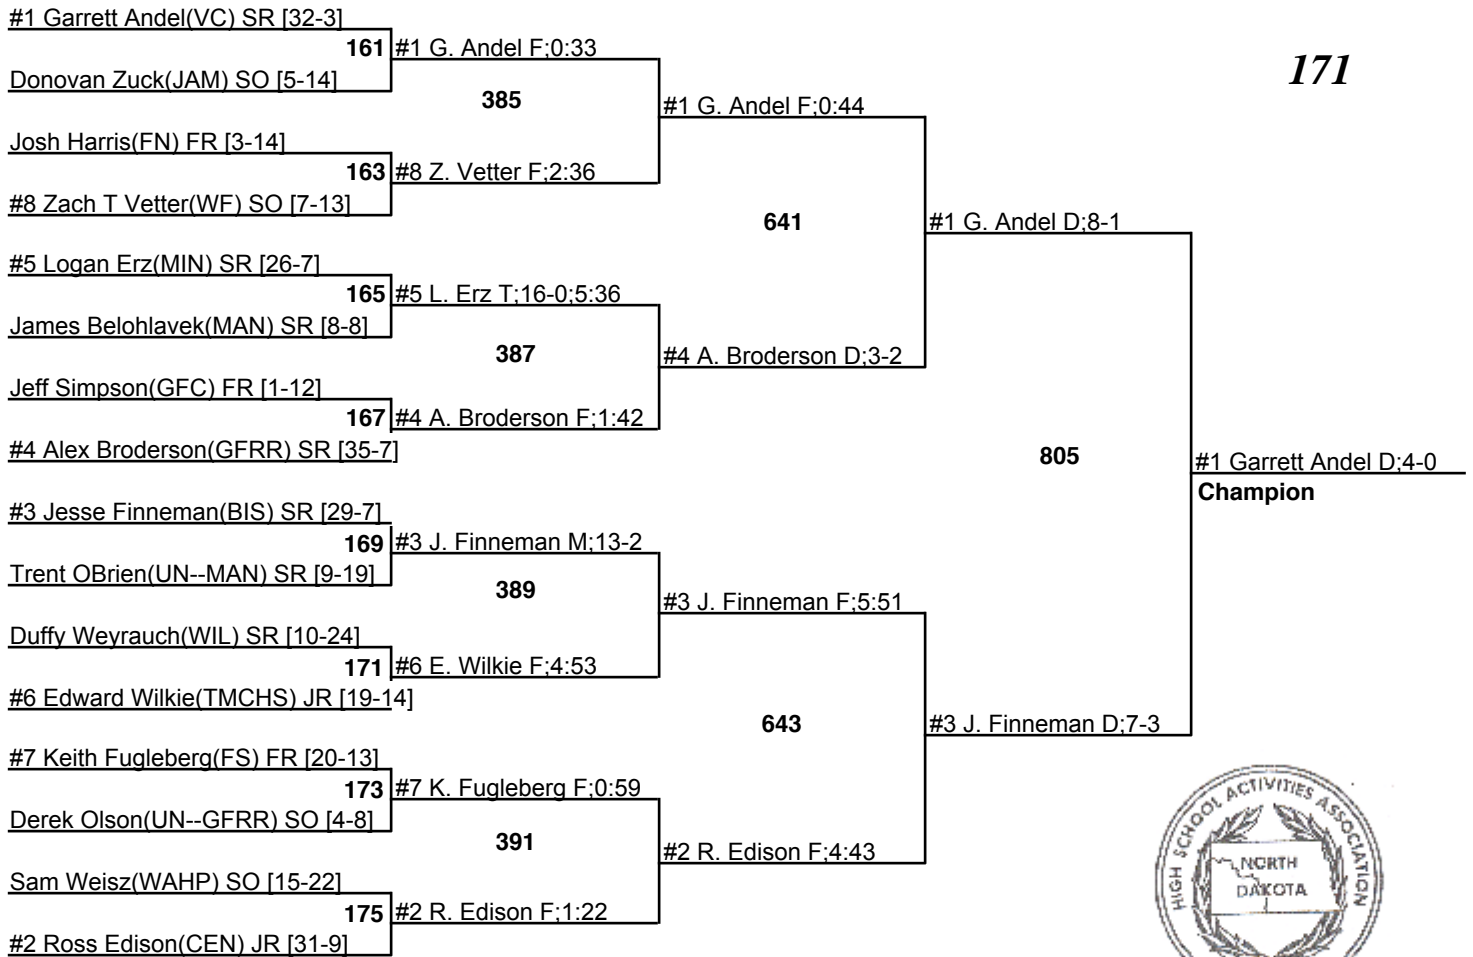

2009 NDHSAA Class A Wrestling Tournament

19-21 February 2009

171