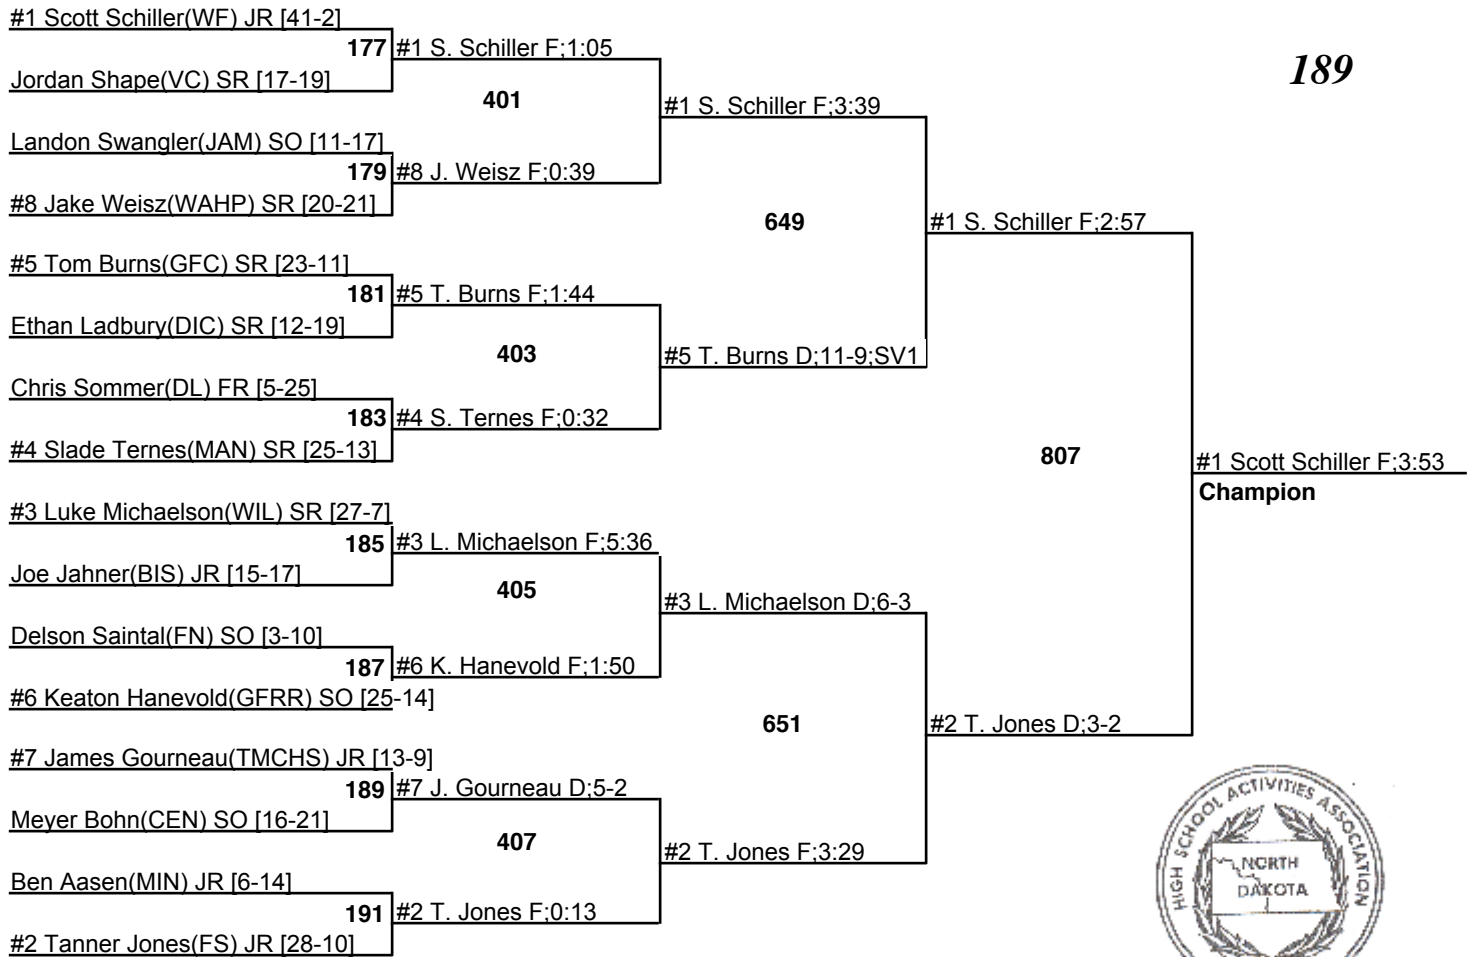

2009 NDHSAA Class A Wrestling Tournament

19-21 February 2009

189