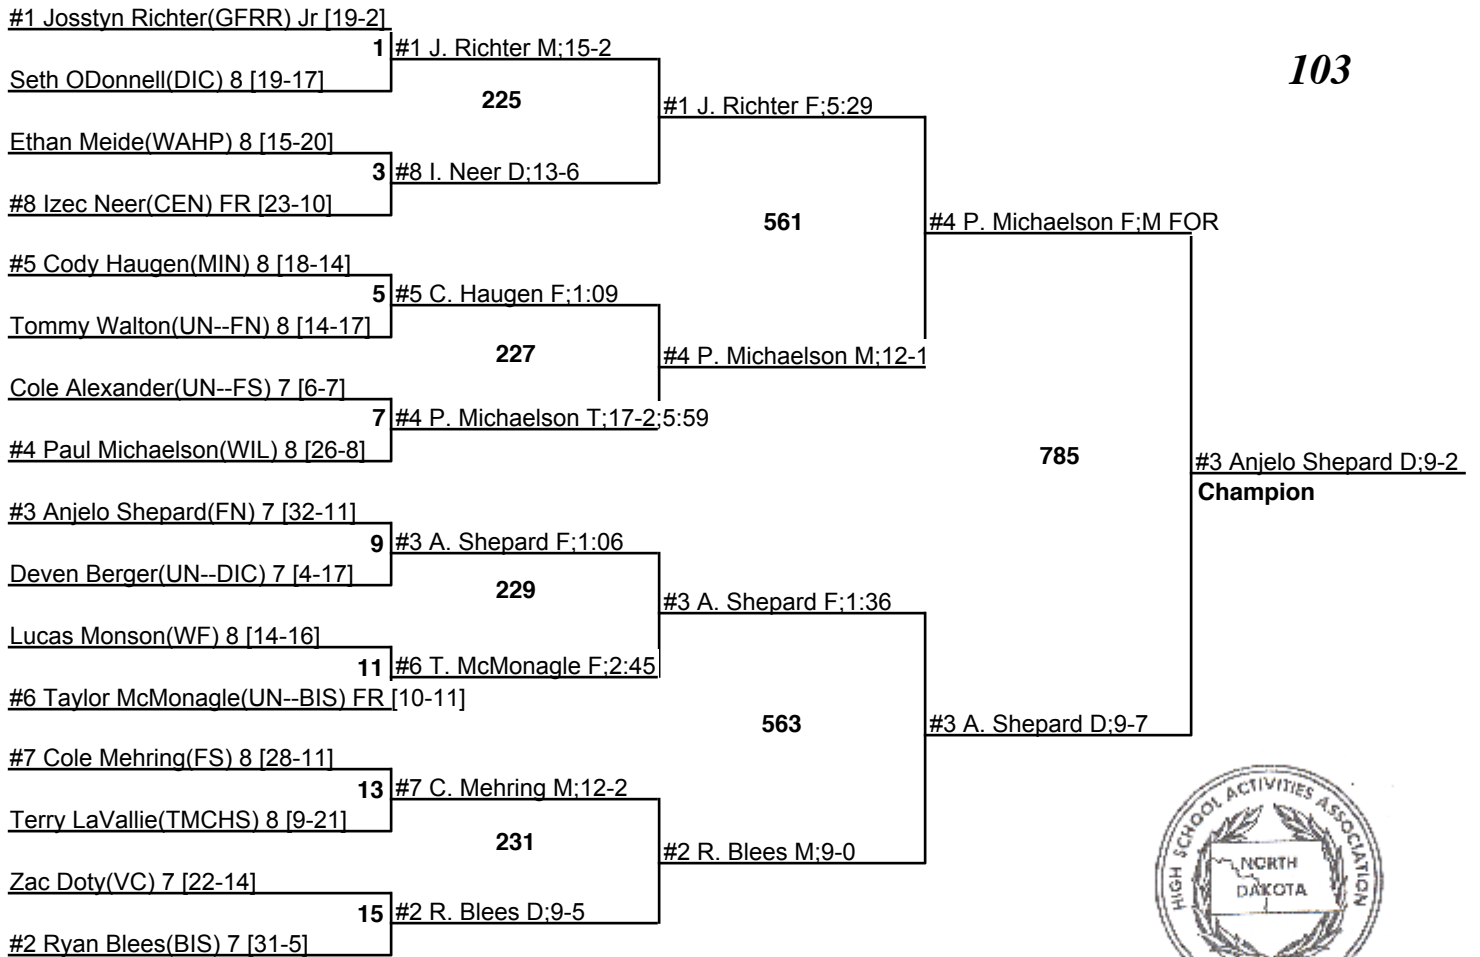

# 2009 NDHSAA Class A Wrestling Tournament

19-21 February 2009

103