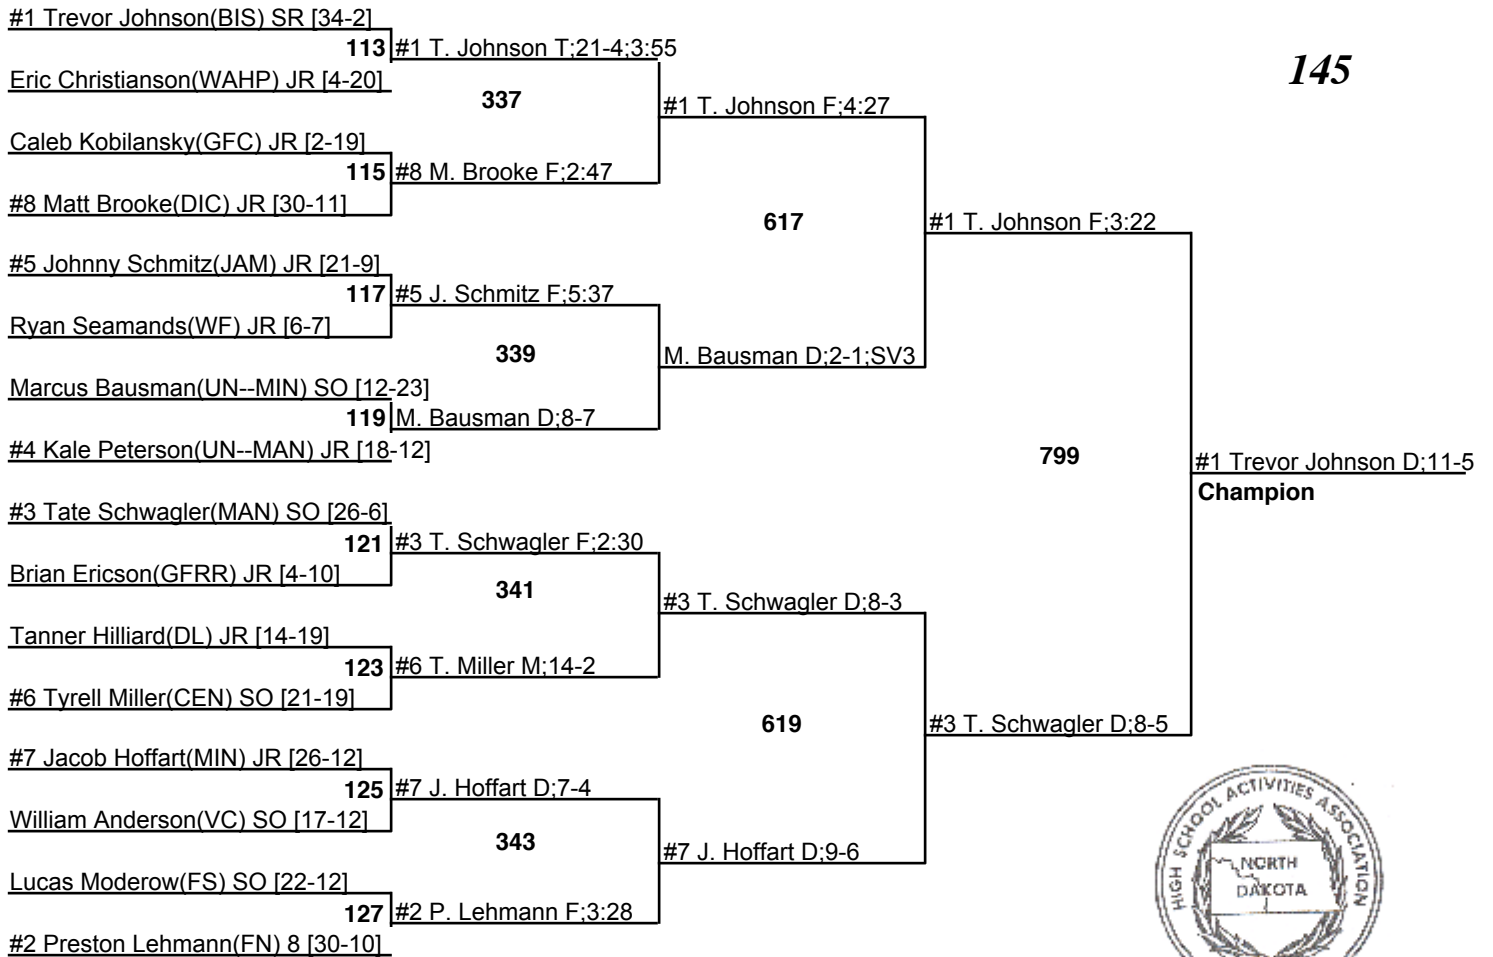

2009 NDHSAA Class A Wrestling Tournament

19-21 February 2009

145