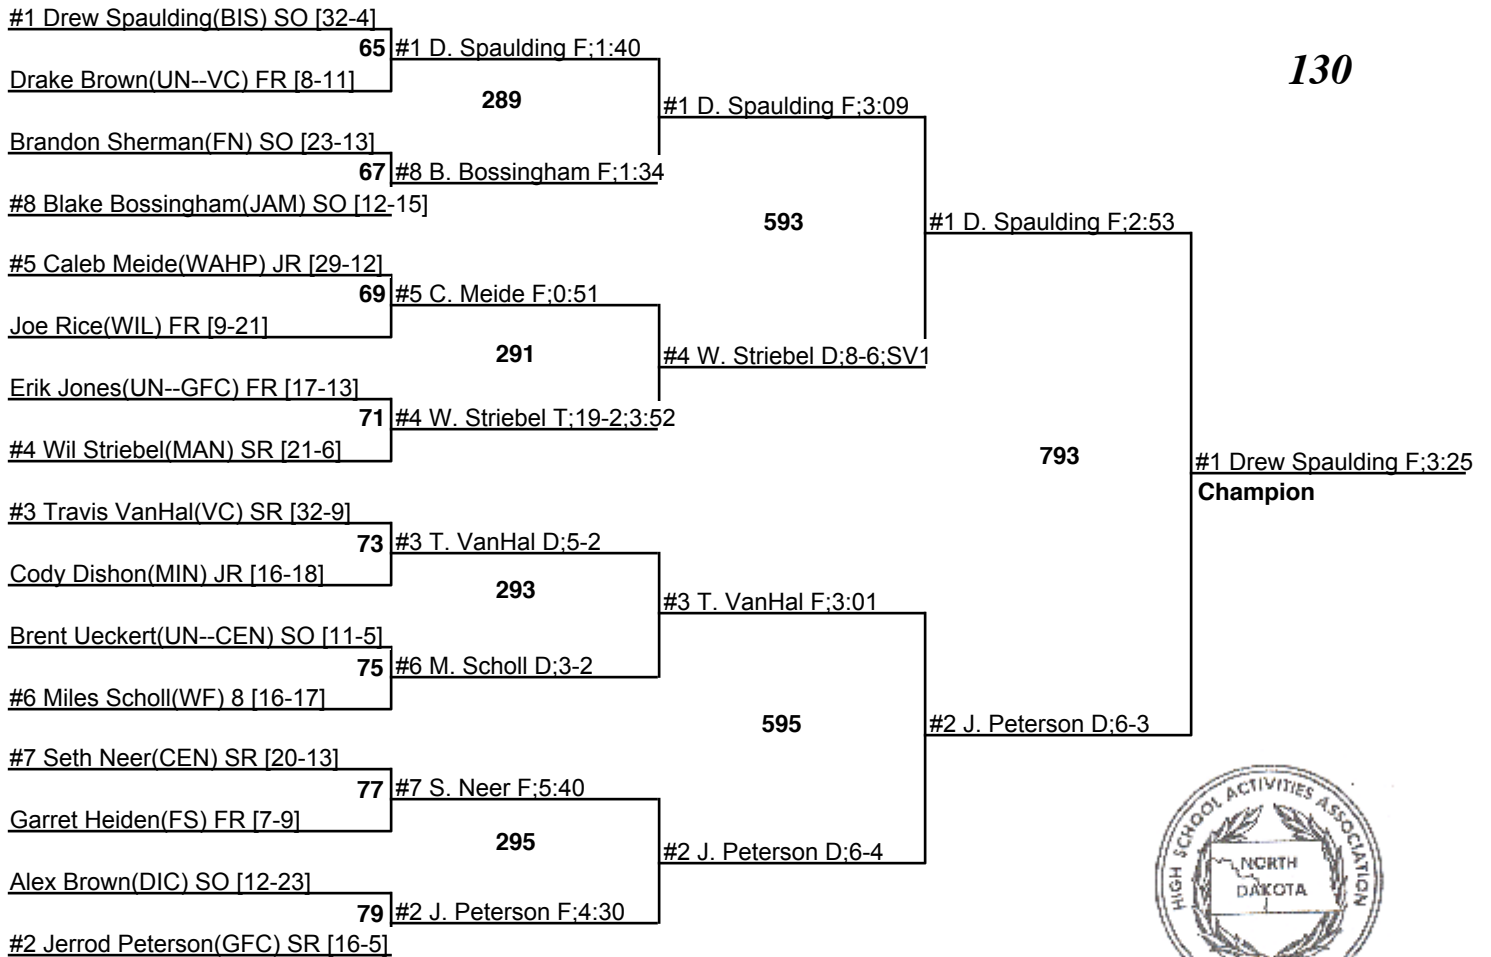

2009 NDHSAA Class A Wrestling Tournament

19-21 February 2009

130