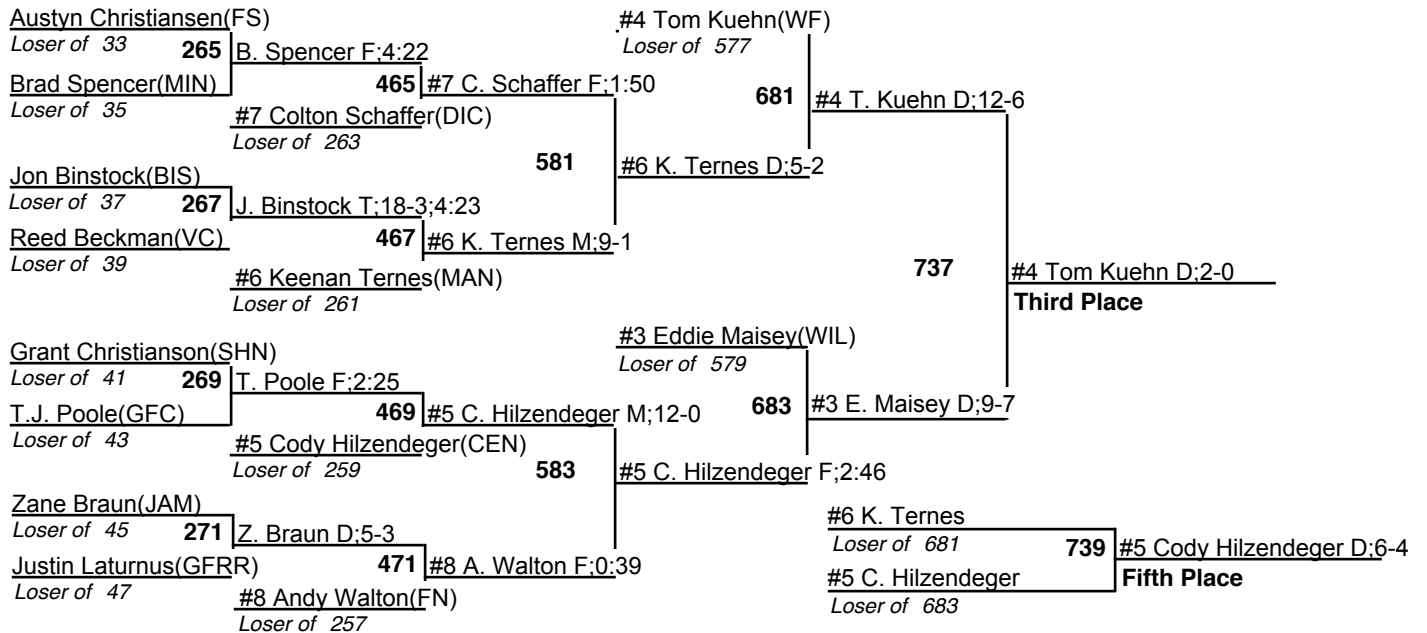

2009 NDHSAA Class A Wrestling Tournament

19-21 February 2009

119