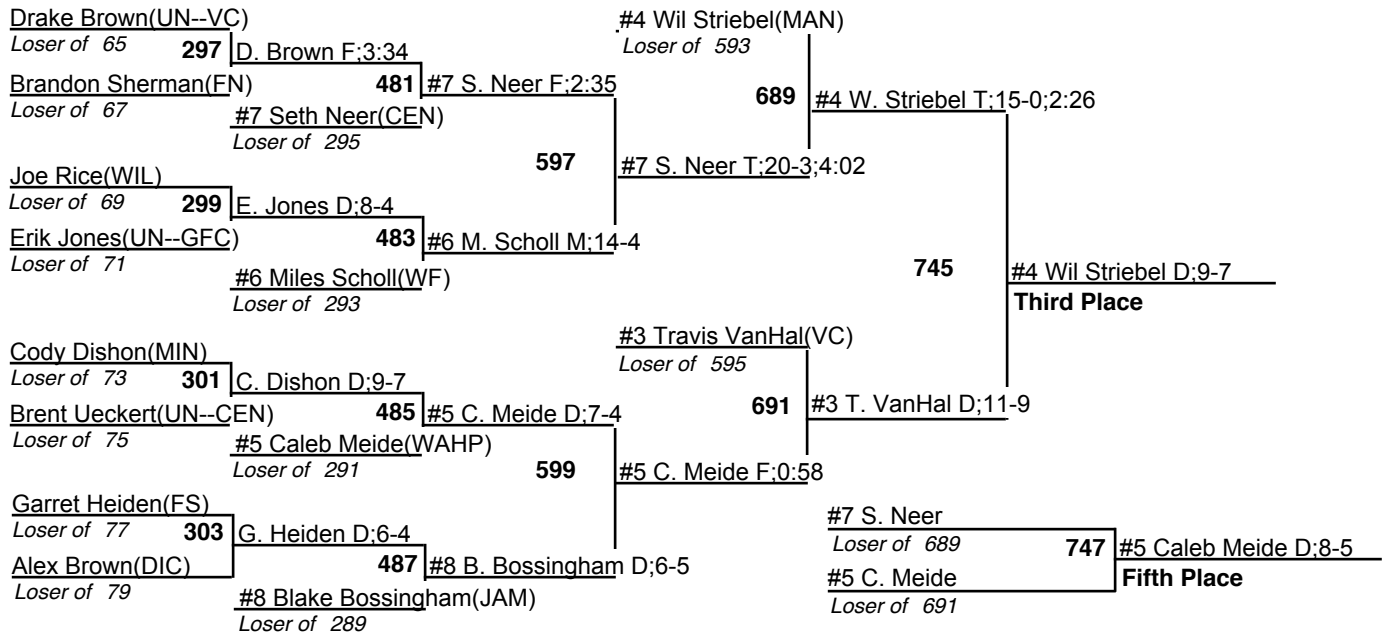

2009 NDHSAA Class A Wrestling Tournament

19-21 February 2009

130