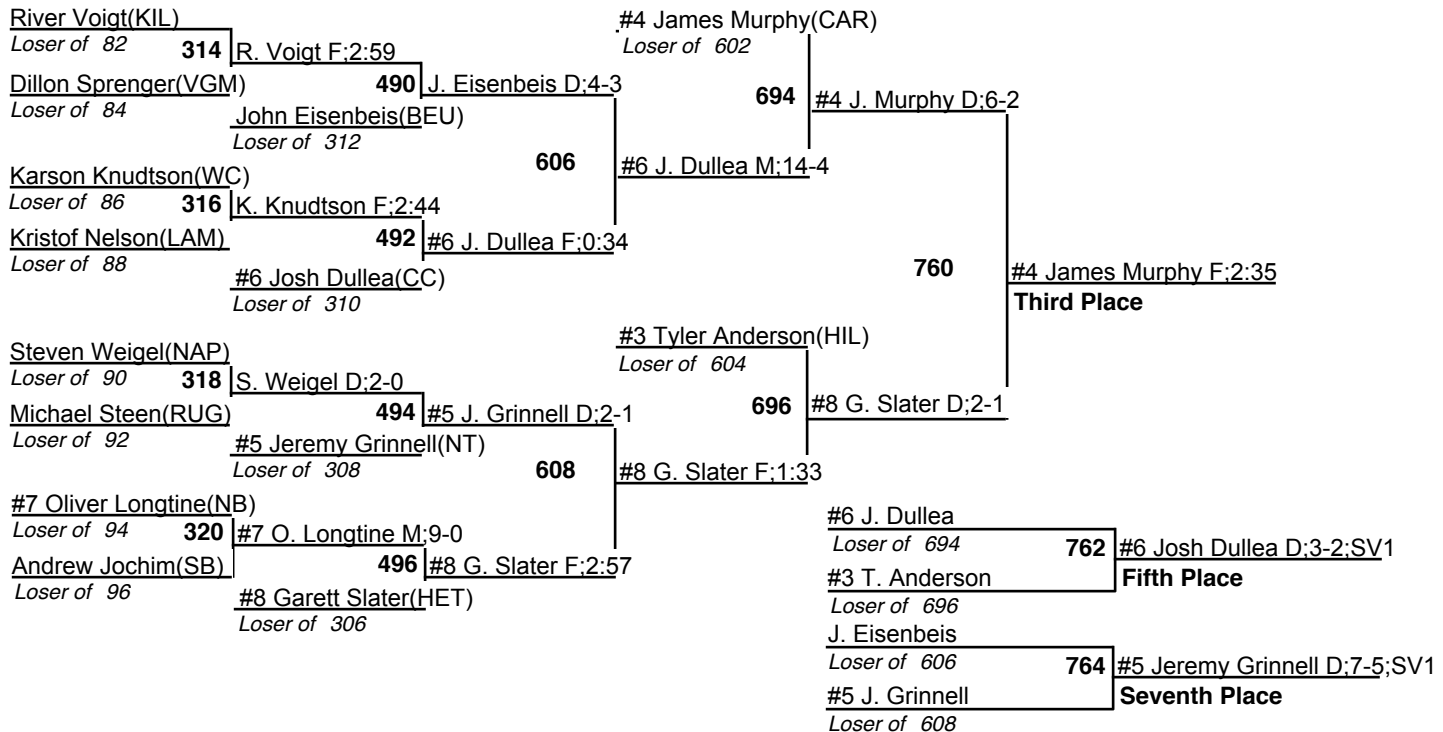

125

2009 NDHSAA Class B State Wrestling Tournament

19-21 February 2009

130

2009 NDHSAA Class B State Wrestling Tournament

19-21 February 2009

135

2009 NDHSAA Class B State Wrestling Tournament