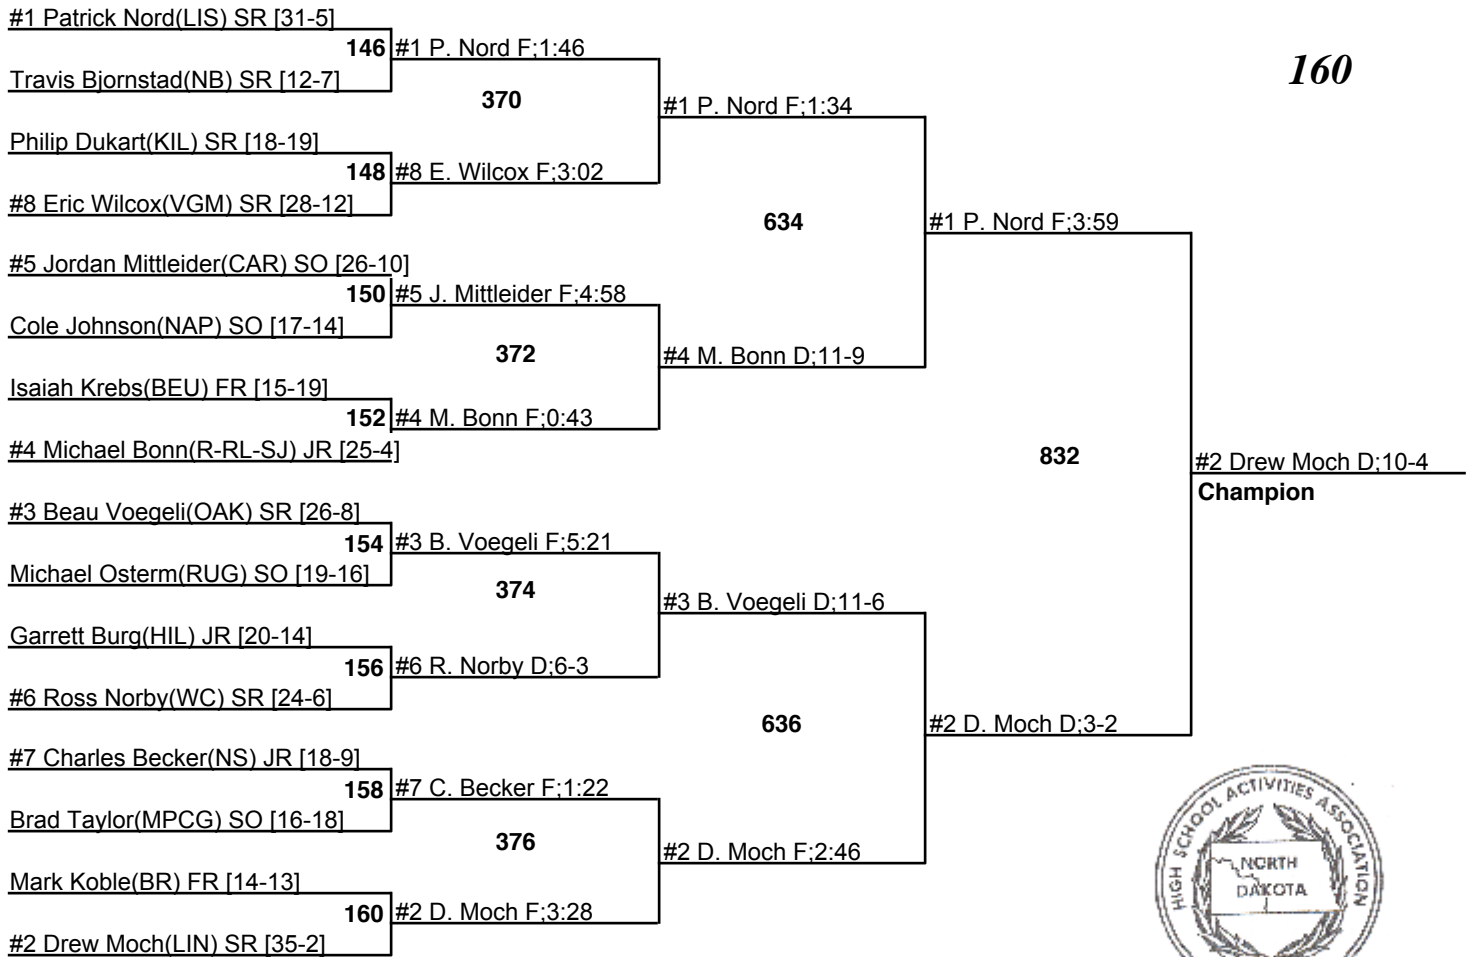

2009 NDHSAA Class B State Wrestling Tournament

19-21 February 2009

160