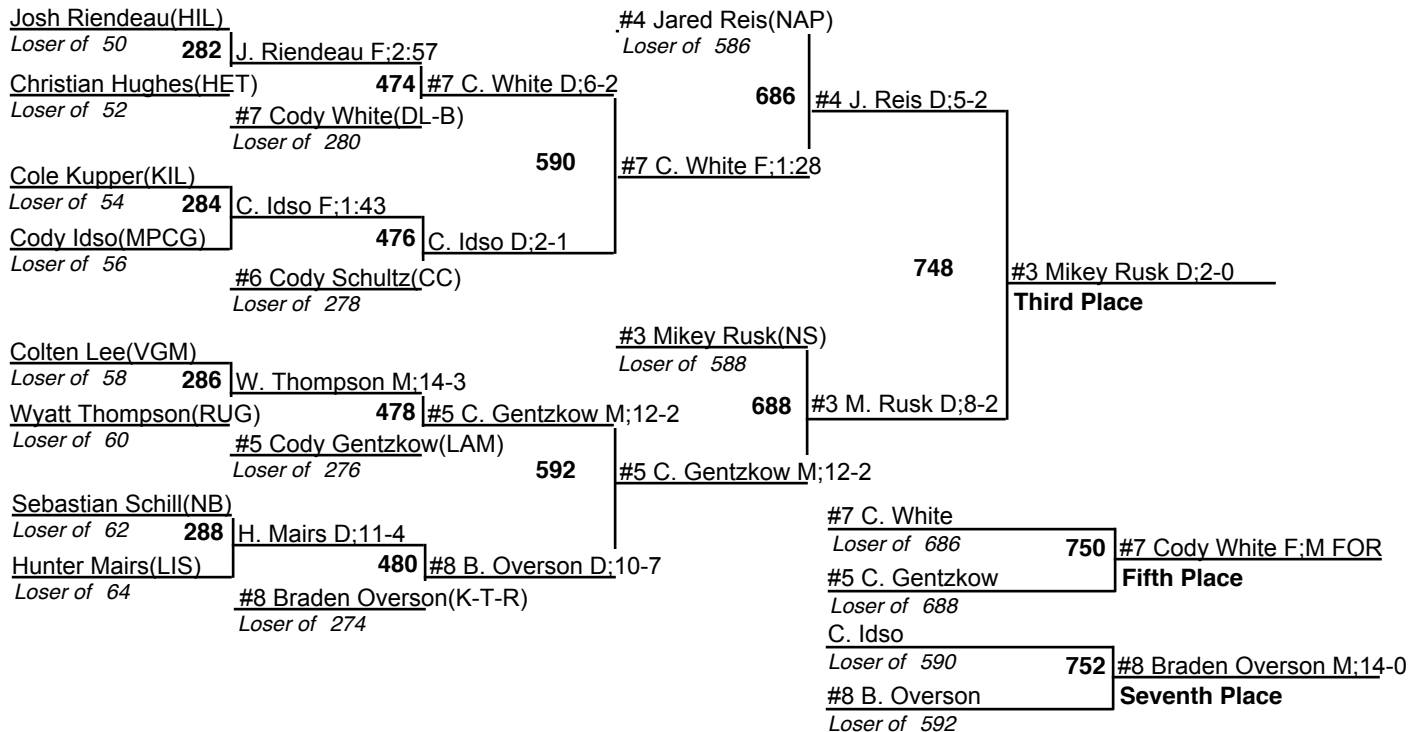

2009 NDHSAA Class B State Wrestling Tournament

19-21 February 2009

125