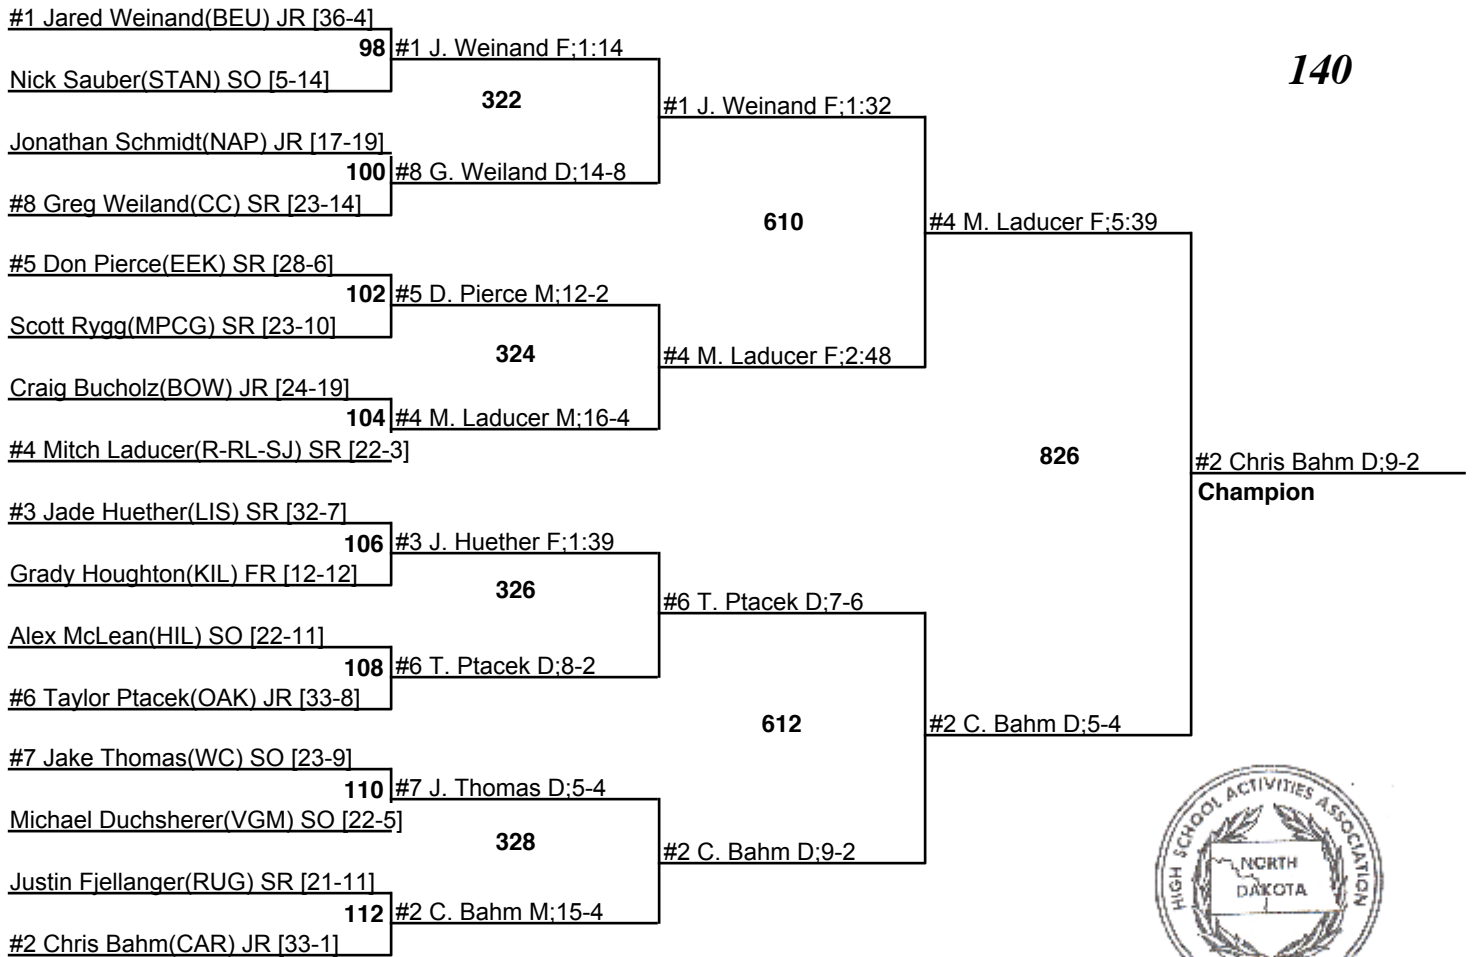

2009 NDHSAA Class B State Wrestling Tournament

19-21 February 2009

140