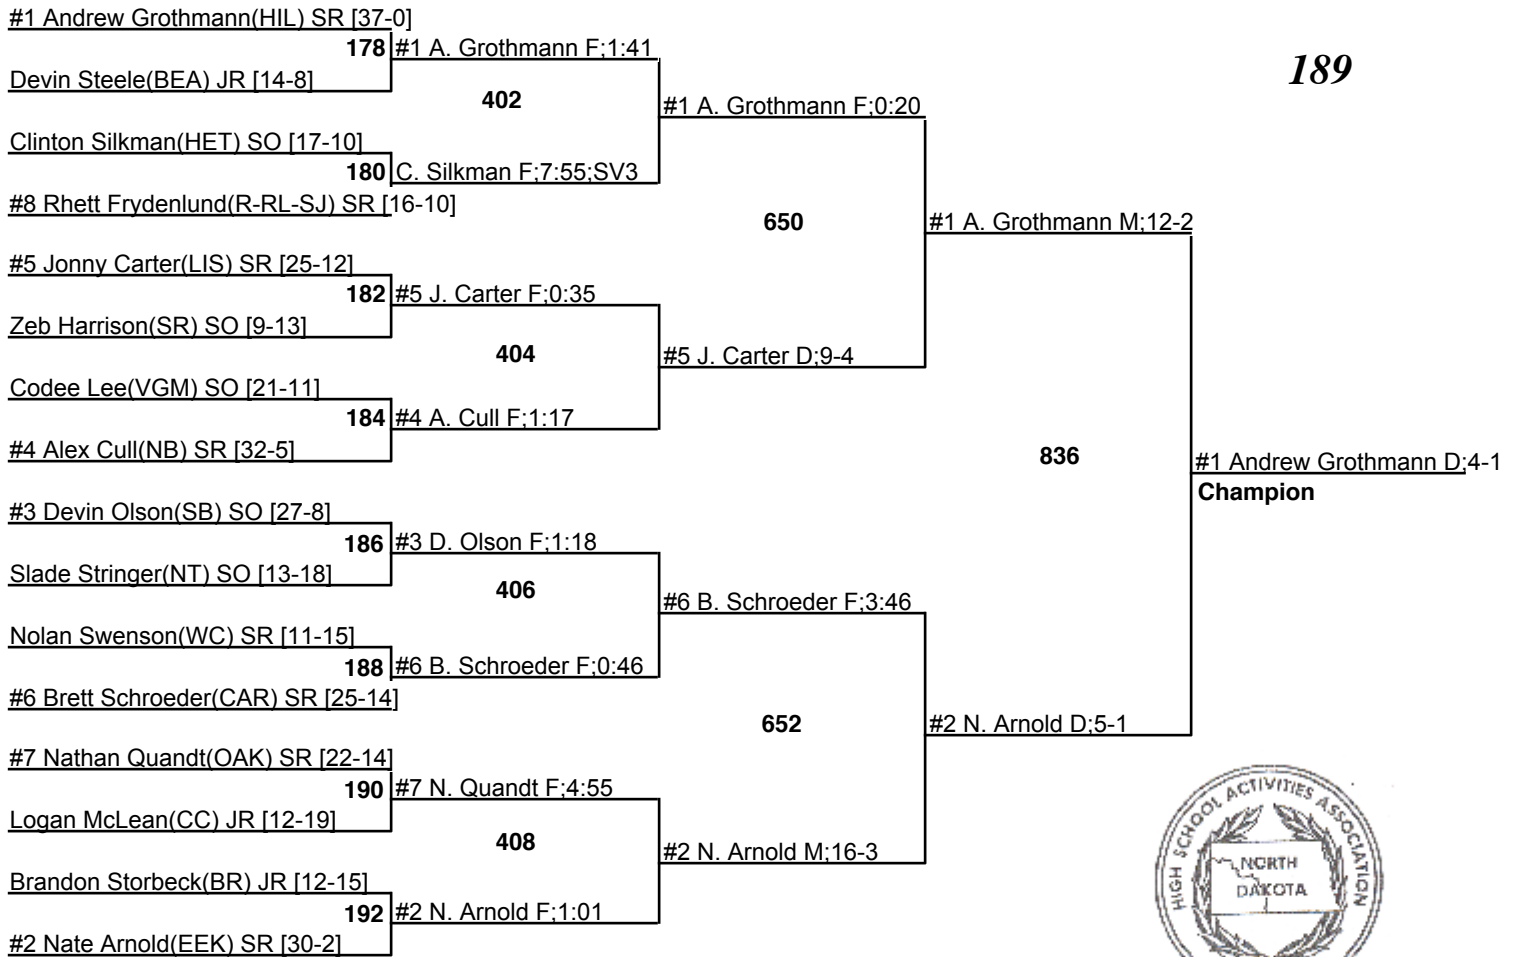

2009 NDHSAA Class B State Wrestling Tournament

19-21 February 2009

160

2009 NDHSAA Class B State Wrestling Tournament

19-21 February 2009

189

2009 NDHSAA Class B State Wrestling Tournament

19-21 February 2009