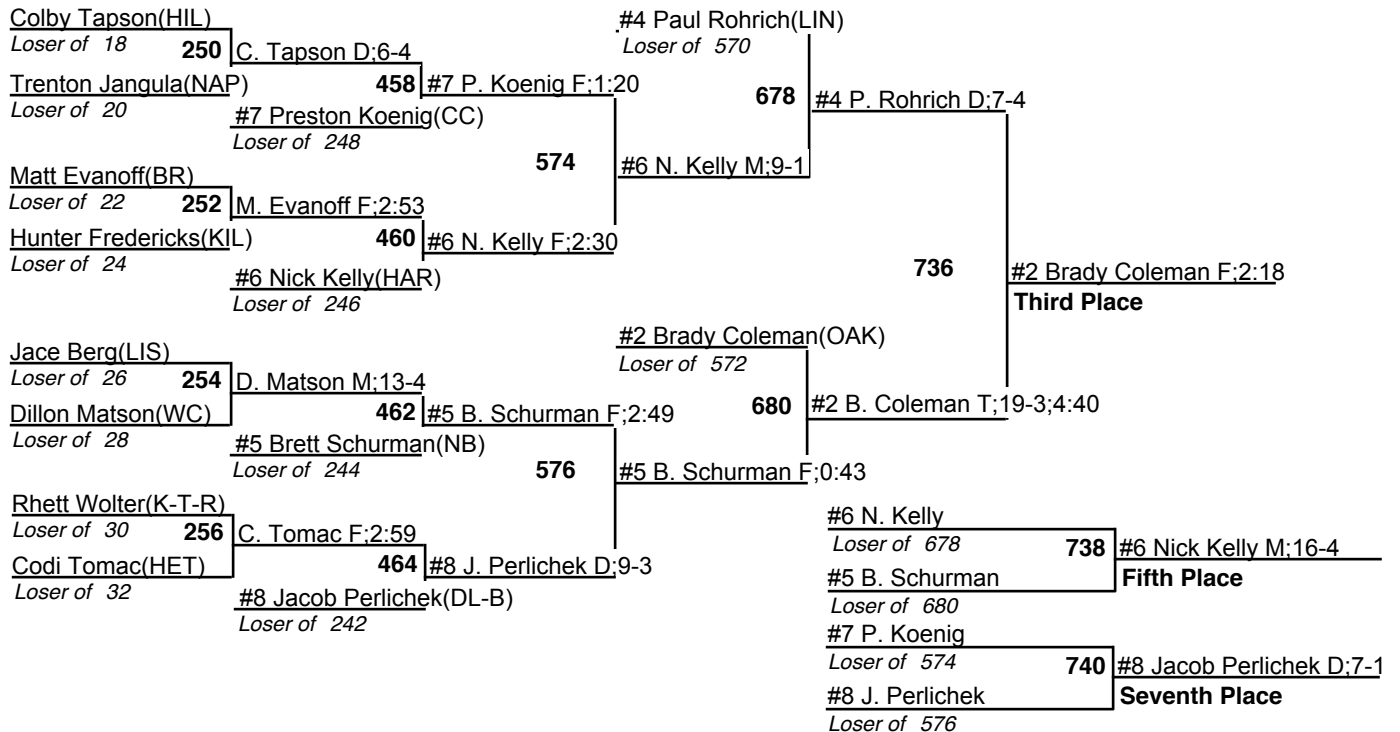

2009 NDHSAA Class B State Wrestling Tournament

19-21 February 2009

103

2009 NDHSAA Class B State Wrestling Tournament

19-21 February 2009

112

2009 NDHSAA Class B State Wrestling Tournament

19-21 February 2009

125

2009 NDHSAA Class B State Wrestling Tournament

19-21 February 2009

130

2009 NDHSAA Class B State Wrestling Tournament

19-21 February 2009

135

2009 NDHSAA Class B State Wrestling Tournament