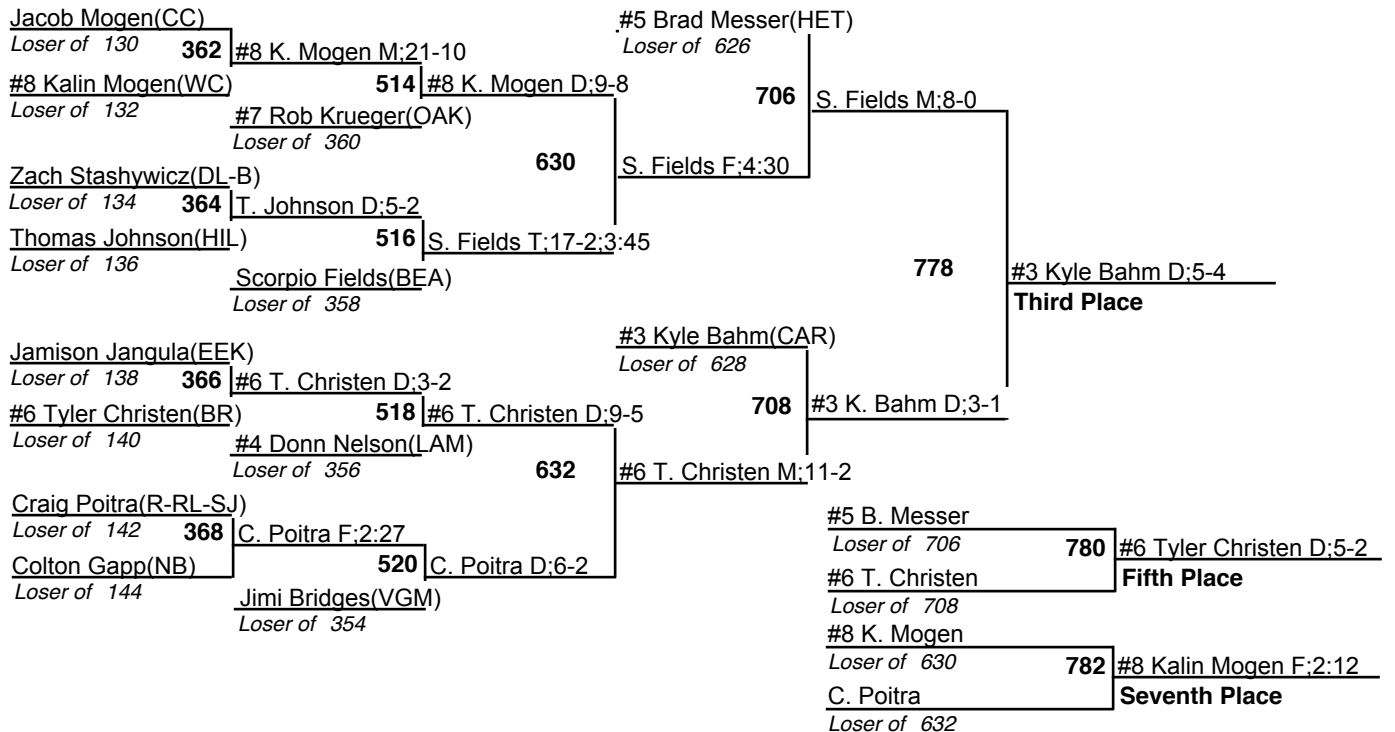

2009 NDHSAA Class B State Wrestling Tournament

19-21 February 2009

103

2009 NDHSAA Class B State Wrestling Tournament

19-21 February 2009

112

2009 NDHSAA Class B State Wrestling Tournament

19-21 February 2009

125

2009 NDHSAA Class B State Wrestling Tournament

19-21 February 2009

130

2009 NDHSAA Class B State Wrestling Tournament

19-21 February 2009

135

2009 NDHSAA Class B State Wrestling Tournament

19-21 February 2009

140

2009 NDHSAA Class B State Wrestling Tournament

19-21 February 2009

145

2009 NDHSAA Class B State Wrestling Tournament

19-21 February 2009

152