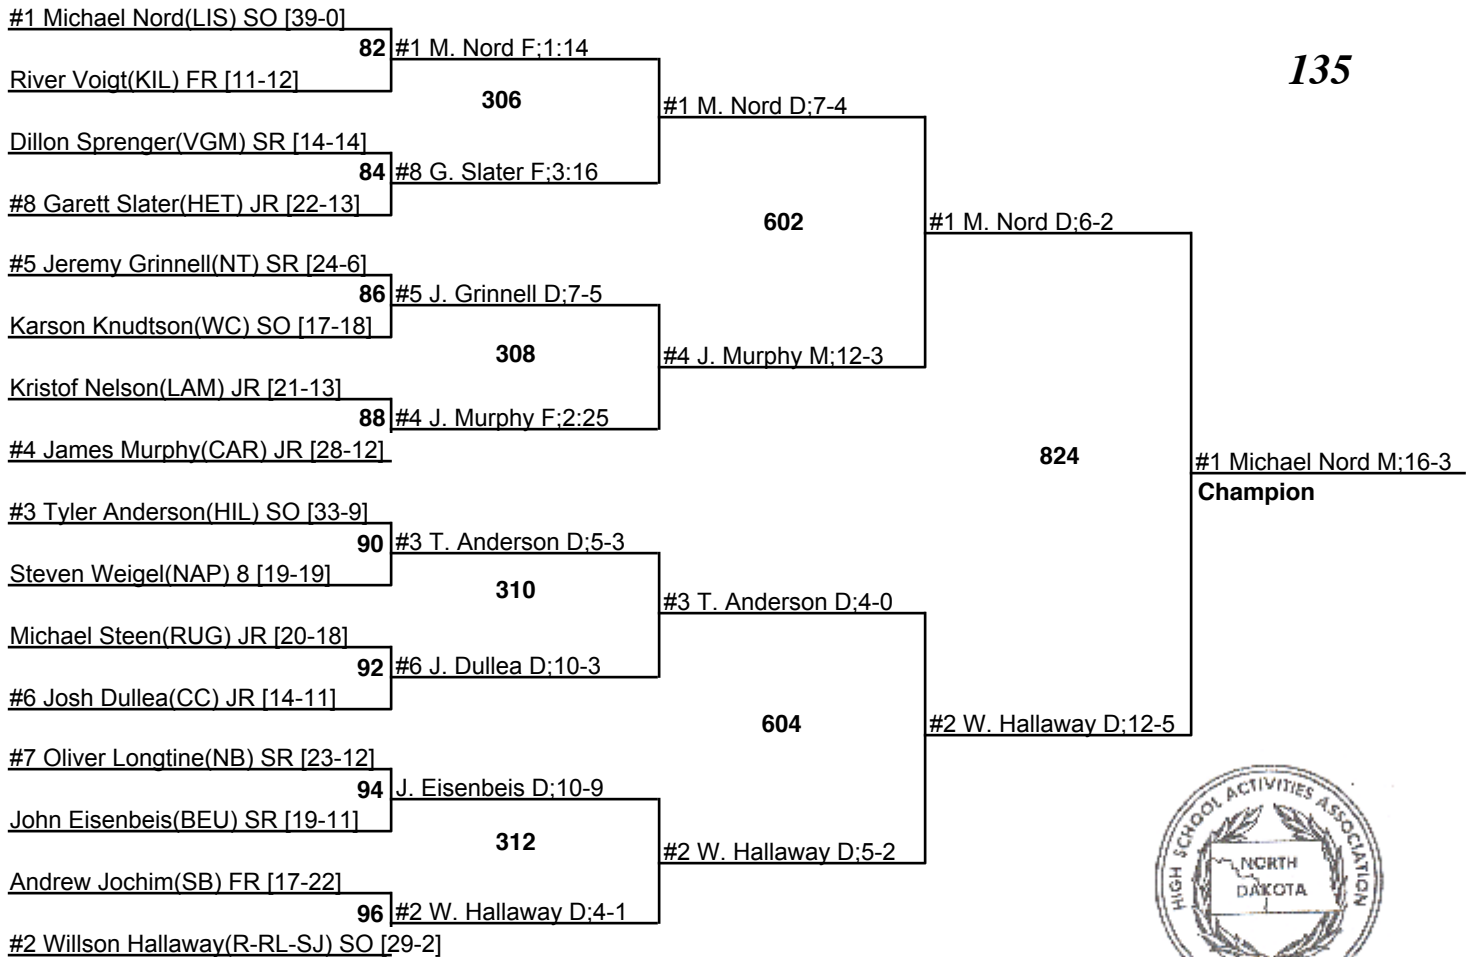

2009 NDHSAA Class B State Wrestling Tournament

19-21 February 2009

103

2009 NDHSAA Class B State Wrestling Tournament

19-21 February 2009

112

2009 NDHSAA Class B State Wrestling Tournament

19-21 February 2009

125

2009 NDHSAA Class B State Wrestling Tournament

19-21 February 2009

130

2009 NDHSAA Class B State Wrestling Tournament

19-21 February 2009

135

2009 NDHSAA Class B State Wrestling Tournament