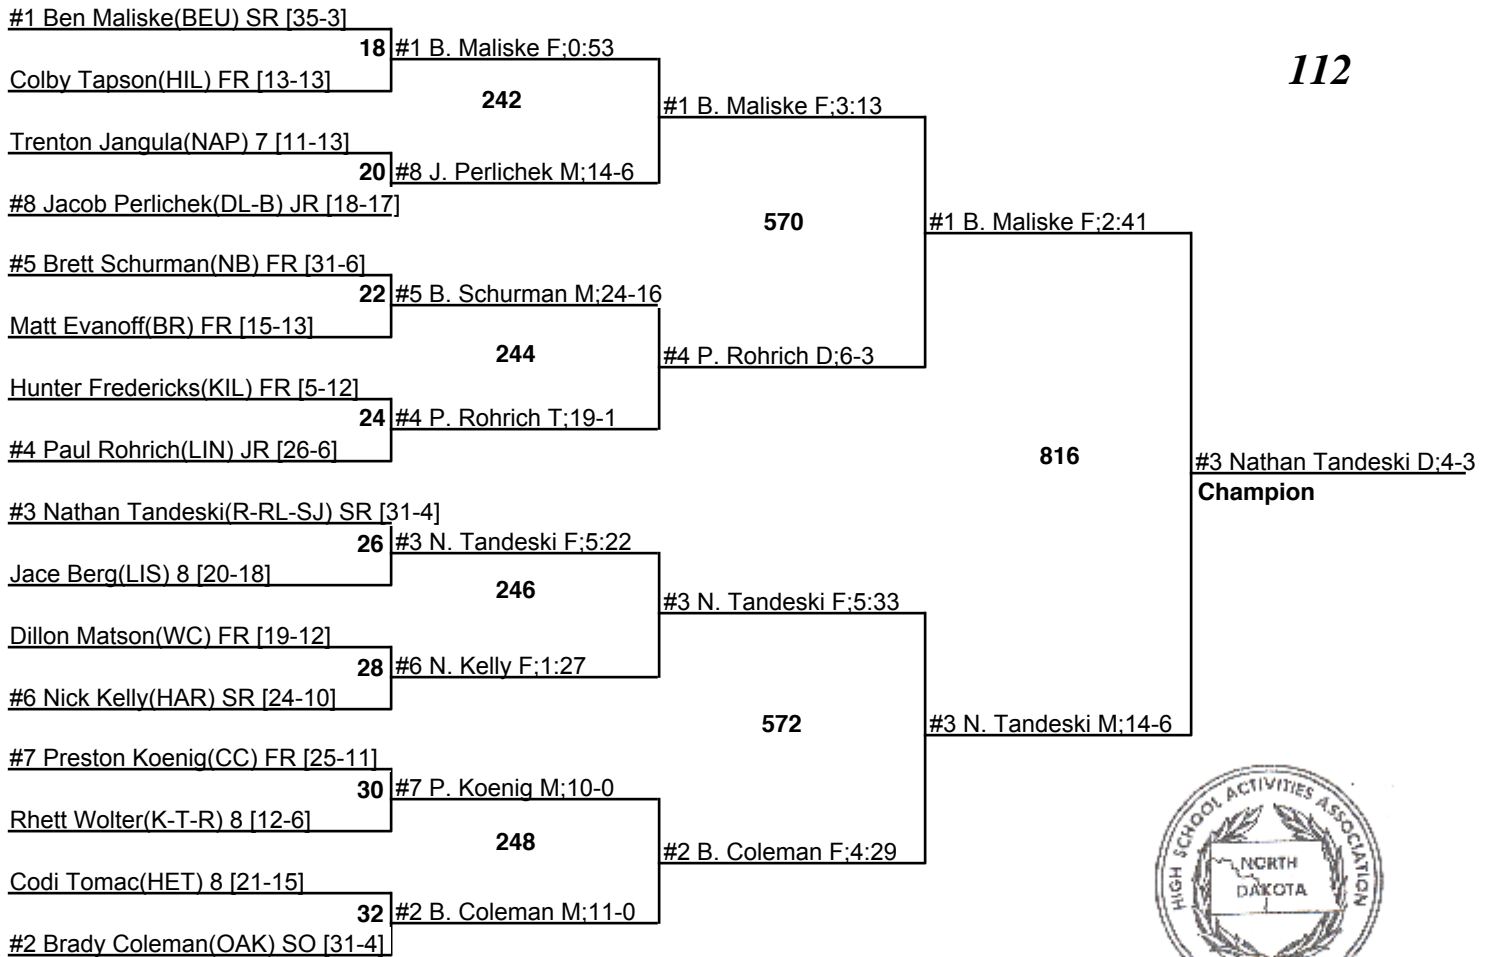

2009 NDHSAA Class B State Wrestling Tournament

19-21 February 2009

103

2009 NDHSAA Class B State Wrestling Tournament

19-21 February 2009

112

2009 NDHSAA Class B State Wrestling Tournament

19-21 February 2009

125

2009 NDHSAA Class B State Wrestling Tournament

19-21 February 2009

130

2009 NDHSAA Class B State Wrestling Tournament

19-21 February 2009

135

2009 NDHSAA Class B State Wrestling Tournament