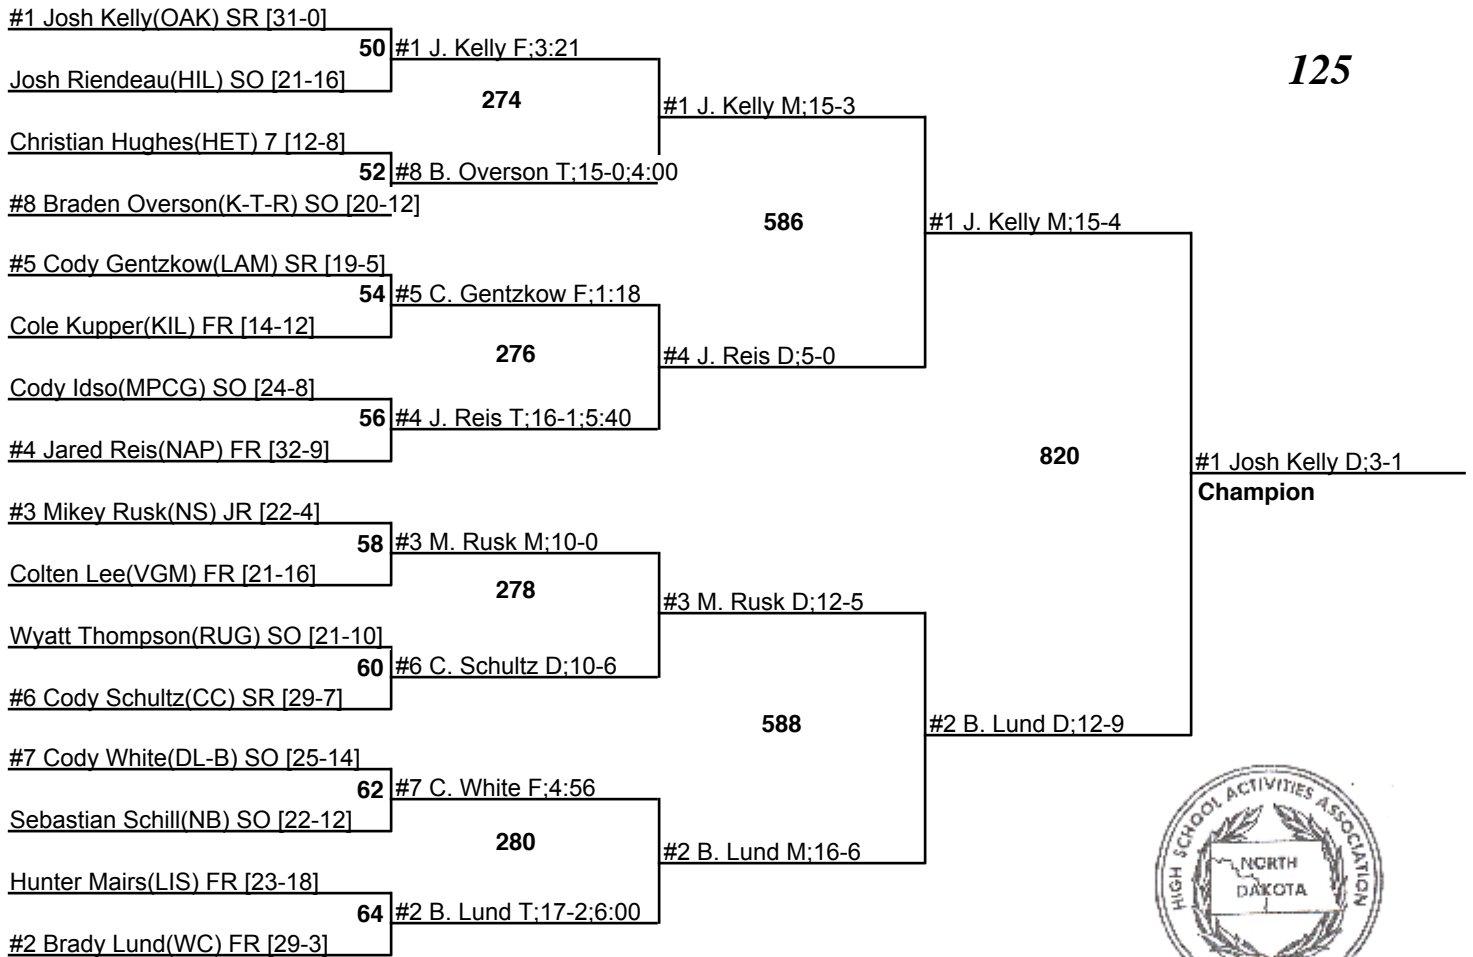

2009 NDHSAA Class B State Wrestling Tournament

19-21 February 2009

103

2009 NDHSAA Class B State Wrestling Tournament

19-21 February 2009

112

2009 NDHSAA Class B State Wrestling Tournament

19-21 February 2009

125

2009 NDHSAA Class B State Wrestling Tournament

19-21 February 2009

130

2009 NDHSAA Class B State Wrestling Tournament

19-21 February 2009

135

2009 NDHSAA Class B State Wrestling Tournament