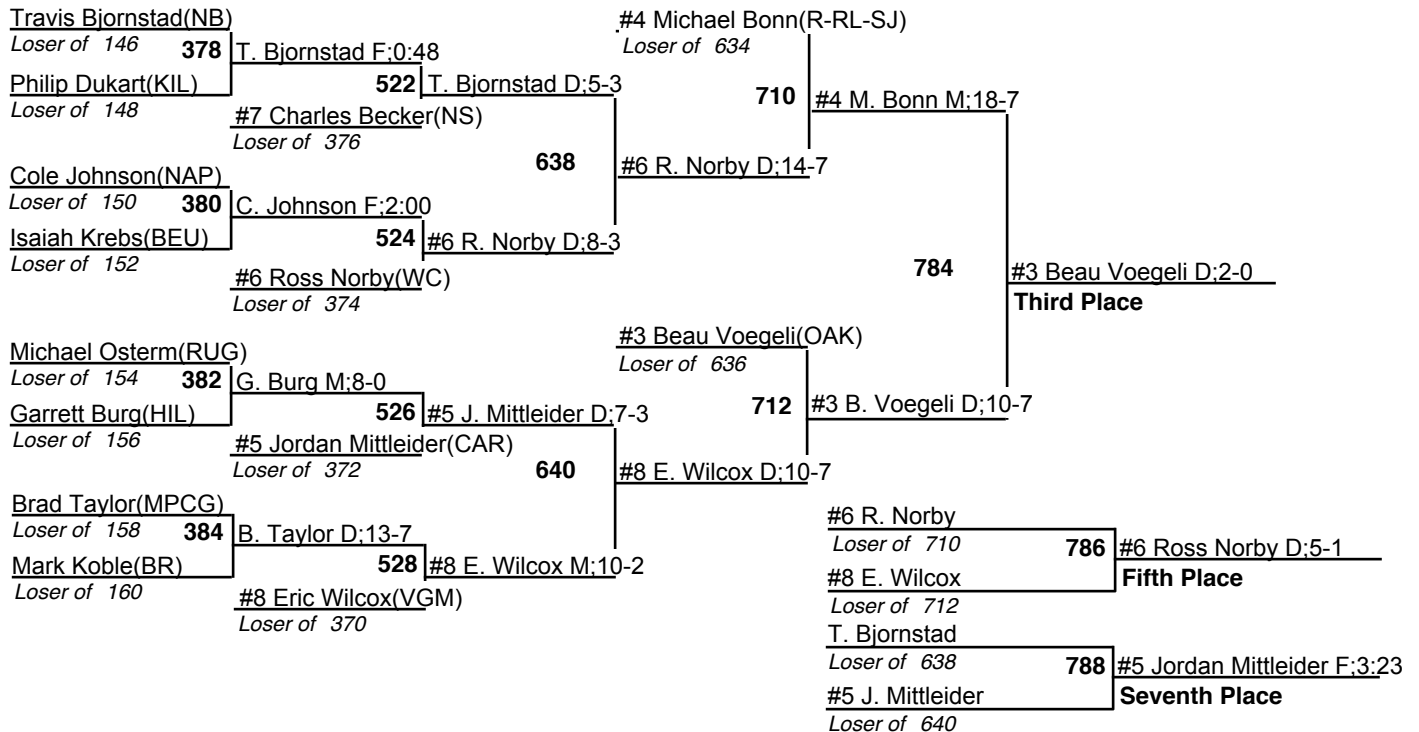

2009 NDHSAA Class B State Wrestling Tournament

19-21 February 2009

160