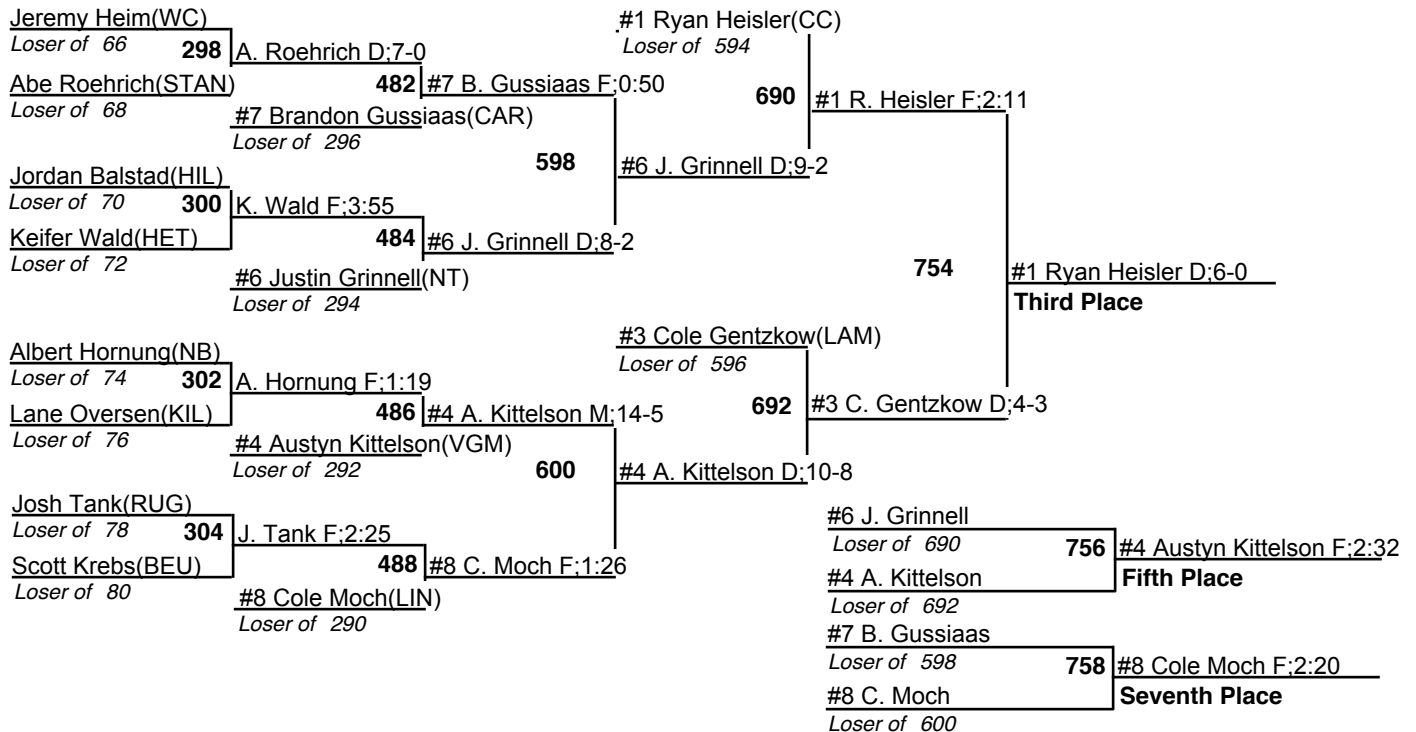

2009 NDHSAA Class B State Wrestling Tournament

19-21 February 2009

103

2009 NDHSAA Class B State Wrestling Tournament

19-21 February 2009

112

2009 NDHSAA Class B State Wrestling Tournament

19-21 February 2009

125

2009 NDHSAA Class B State Wrestling Tournament

19-21 February 2009

130

2009 NDHSAA Class B State Wrestling Tournament

19-21 February 2009

135

2009 NDHSAA Class B State Wrestling Tournament