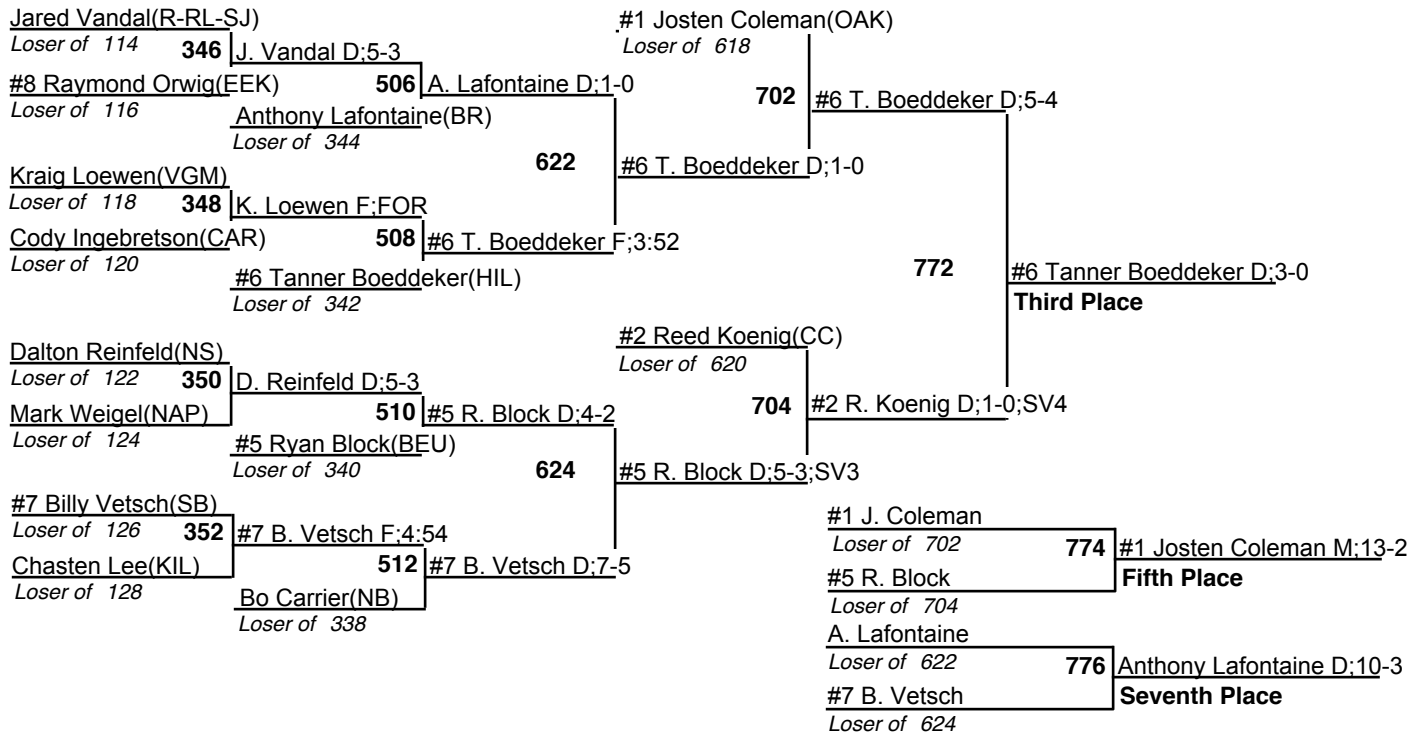

19-21 February 2009

140

2009 NDHSAA Class B State Wrestling Tournament

19-21 February 2009

145

2009 NDHSAA Class B State Wrestling Tournament

19-21 February 2009

152