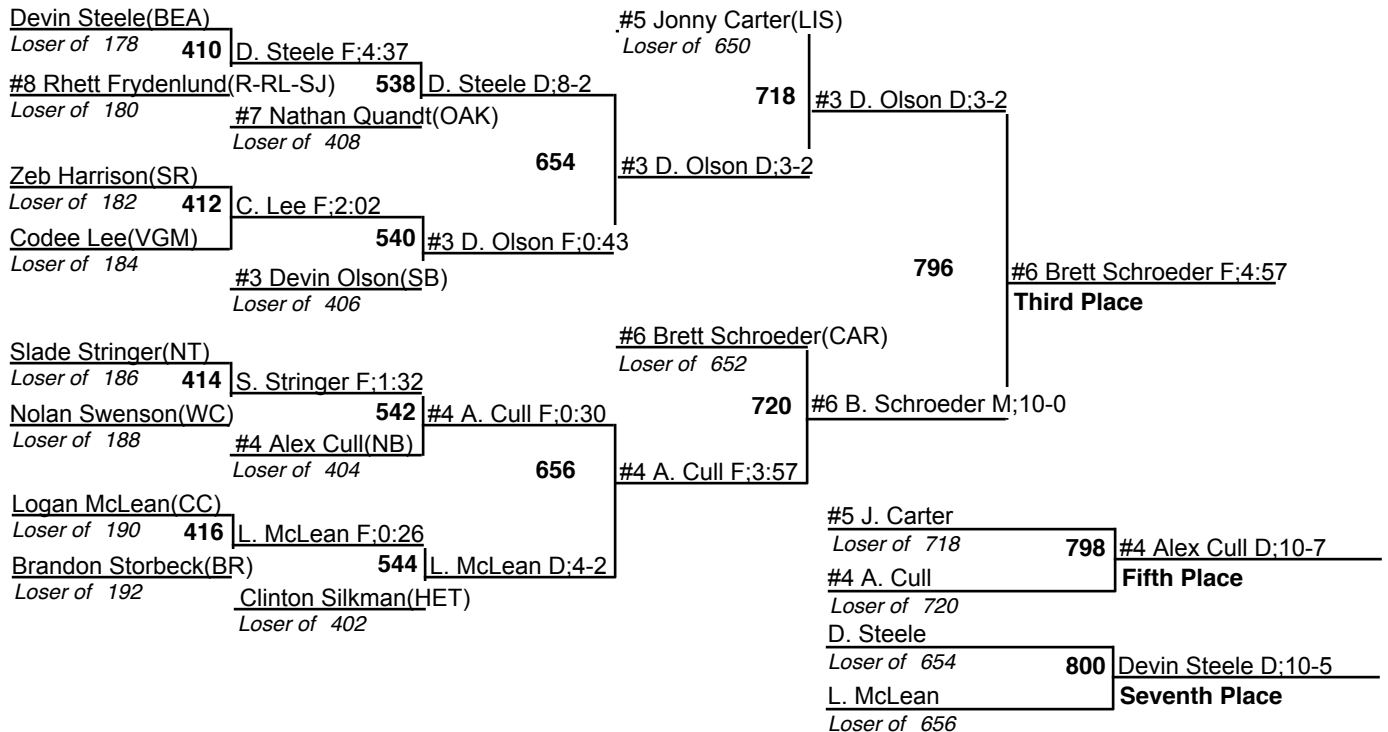

2009 NDHSAA Class B State Wrestling Tournament

19-21 February 2009

160

2009 NDHSAA Class B State Wrestling Tournament

19-21 February 2009

189

2009 NDHSAA Class B State Wrestling Tournament

19-21 February 2009