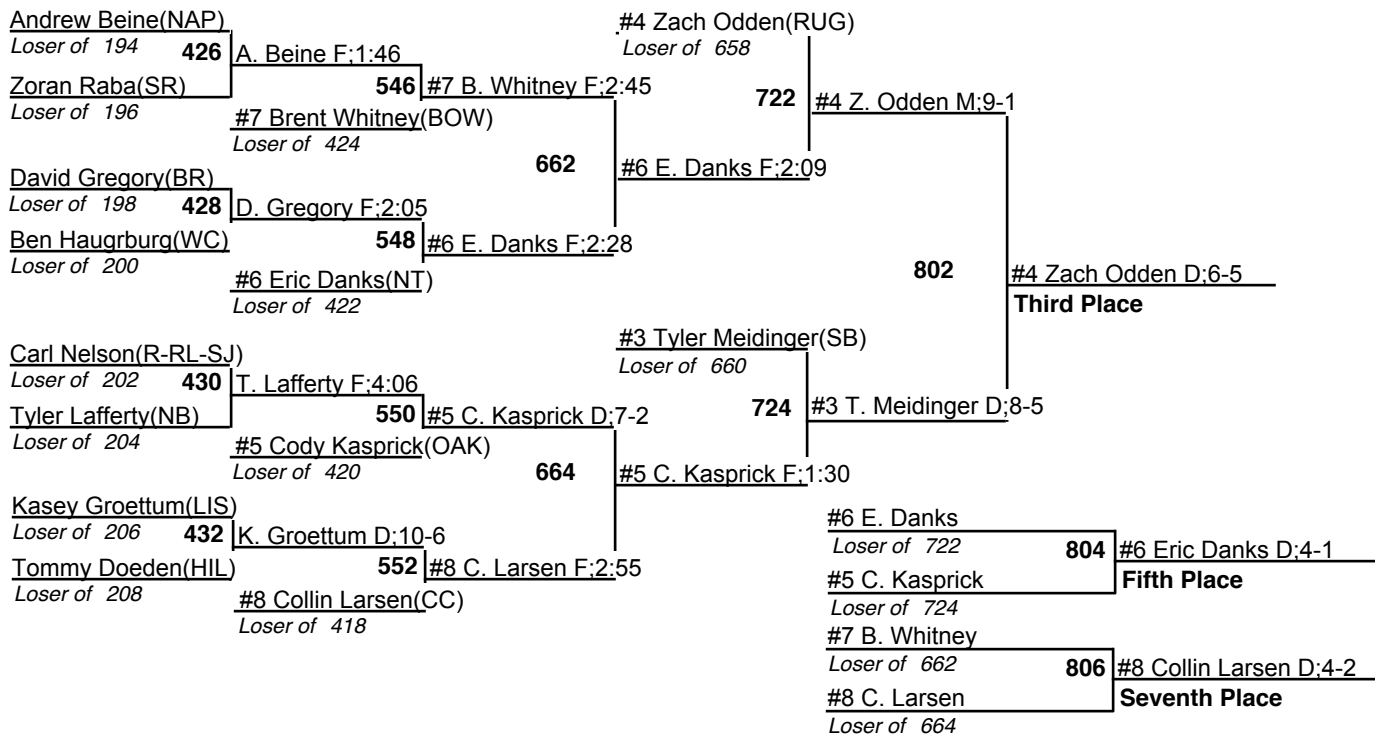

2009 NDHSAA Class B State Wrestling Tournament

19-21 February 2009

215