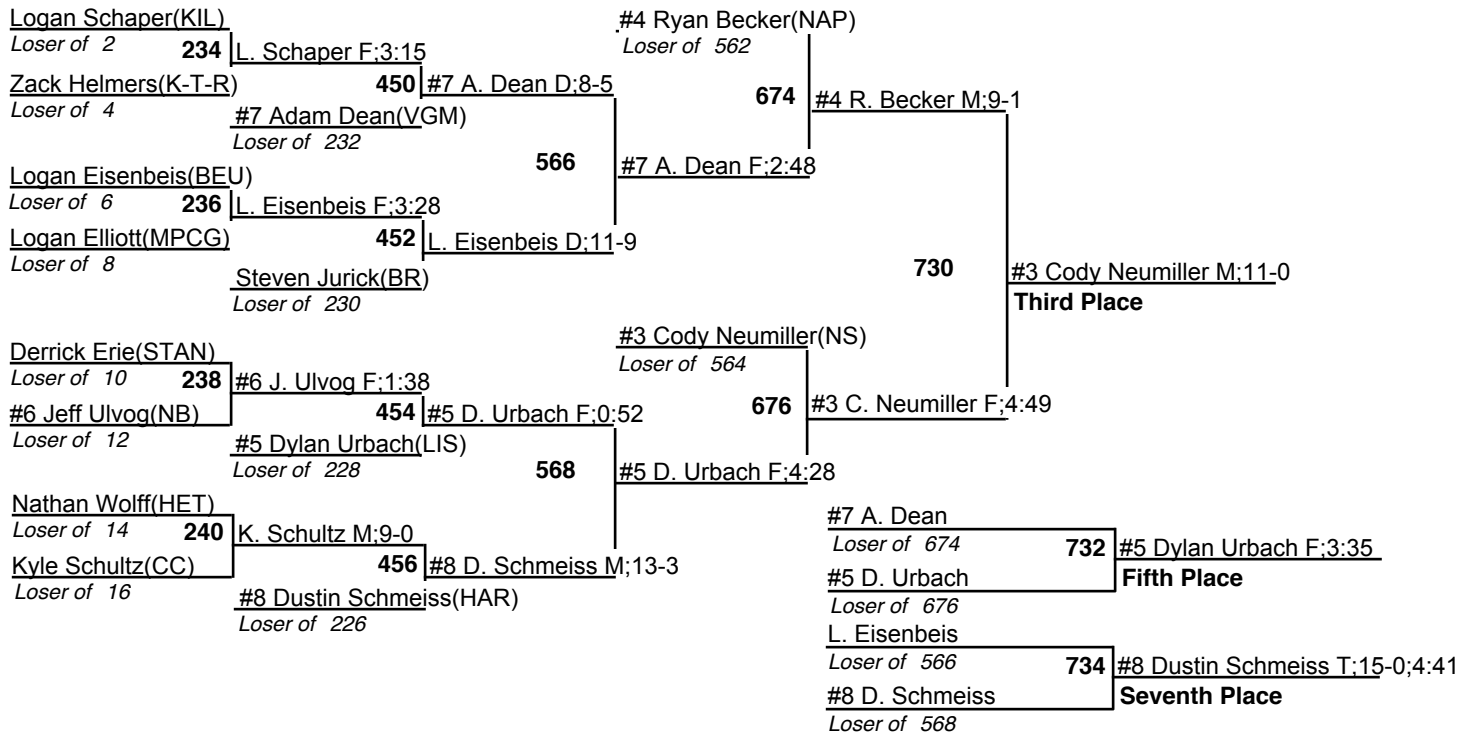

2009 NDHSAA Class B State Wrestling Tournament

19-21 February 2009

103

2009 NDHSAA Class B State Wrestling Tournament

19-21 February 2009

112

2009 NDHSAA Class B State Wrestling Tournament

19-21 February 2009

125

2009 NDHSAA Class B State Wrestling Tournament

19-21 February 2009

130

2009 NDHSAA Class B State Wrestling Tournament

19-21 February 2009

135

2009 NDHSAA Class B State Wrestling Tournament