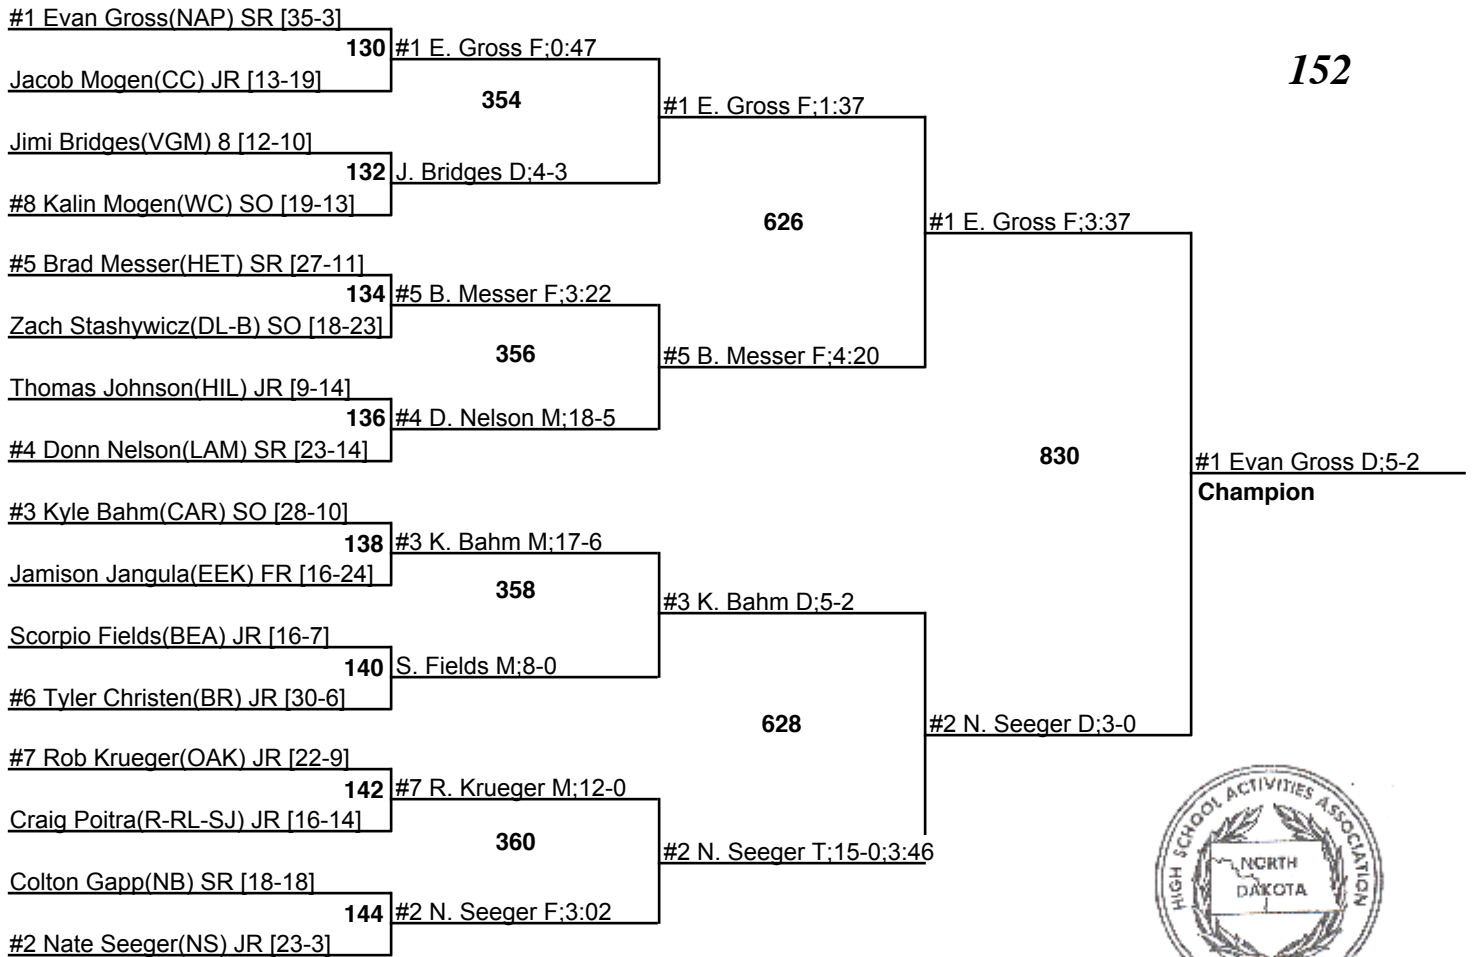

19-21 February 2009

140

2009 NDHSAA Class B State Wrestling Tournament

19-21 February 2009

145

2009 NDHSAA Class B State Wrestling Tournament

19-21 February 2009

152