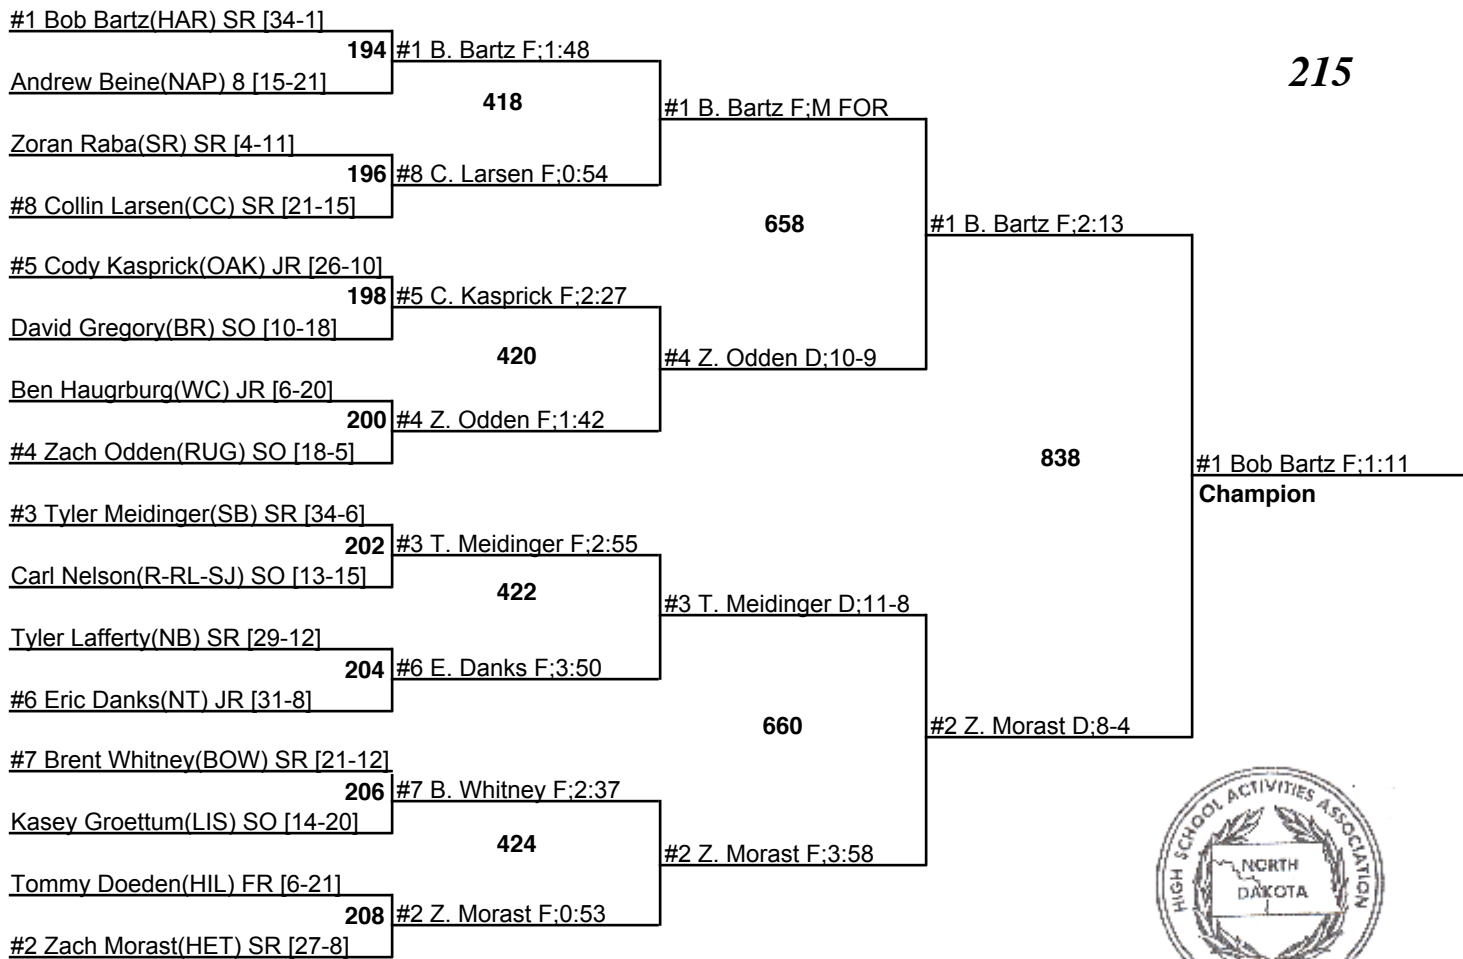

2009 NDHSAA Class B State Wrestling Tournament

19-21 February 2009

215