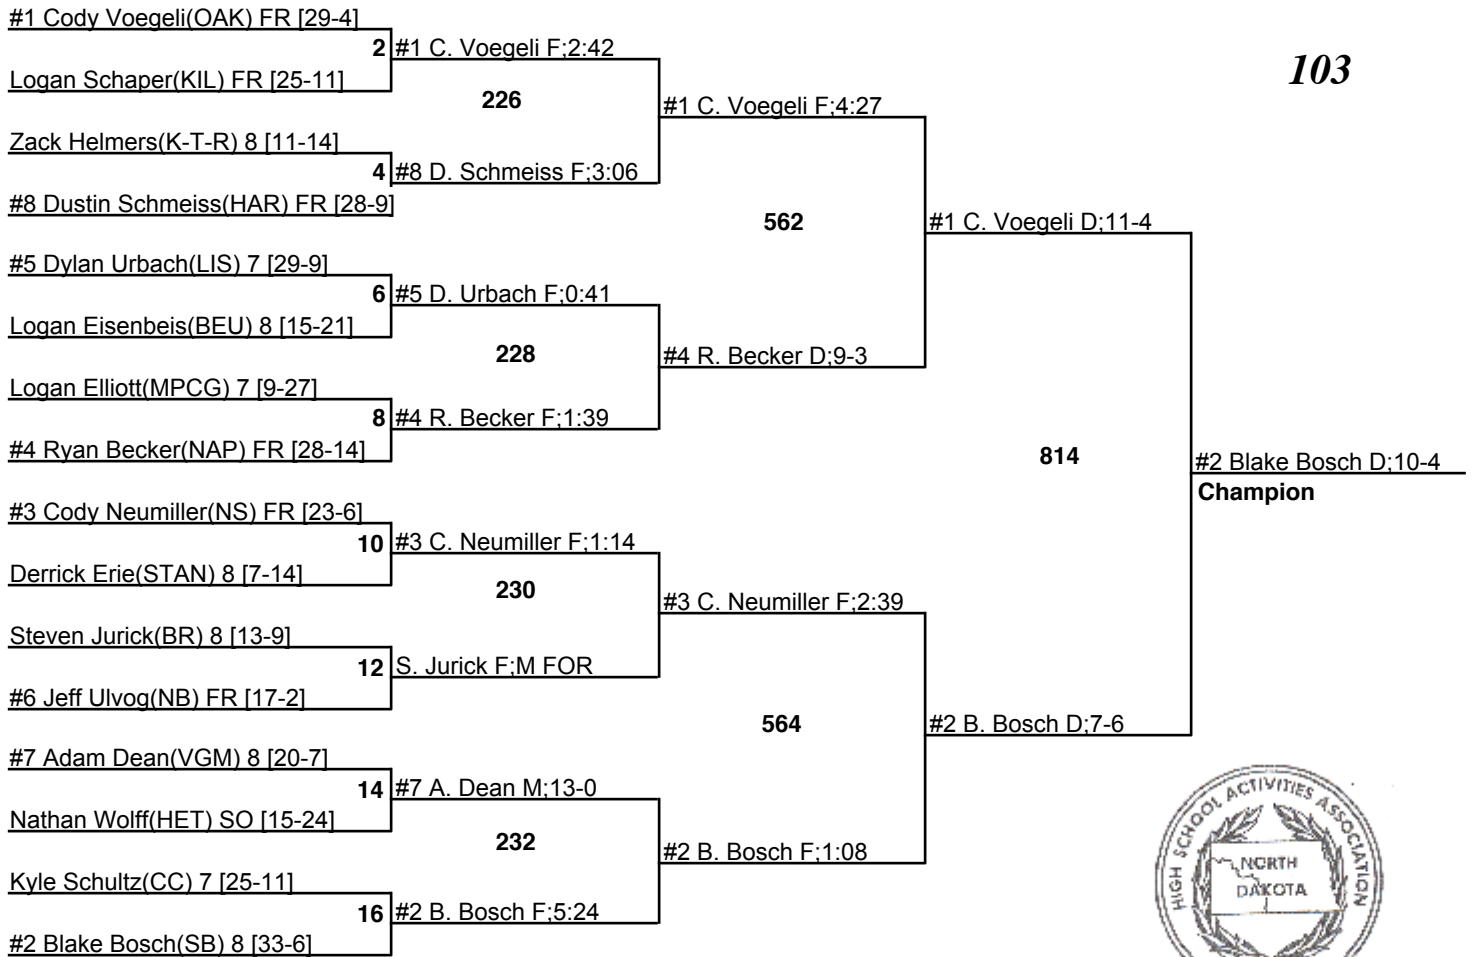

2009 NDHSAA Class B State Wrestling Tournament

19-21 February 2009

103

2009 NDHSAA Class B State Wrestling Tournament

19-21 February 2009

112

2009 NDHSAA Class B State Wrestling Tournament

19-21 February 2009

125

2009 NDHSAA Class B State Wrestling Tournament

19-21 February 2009

130

2009 NDHSAA Class B State Wrestling Tournament

19-21 February 2009

135

2009 NDHSAA Class B State Wrestling Tournament