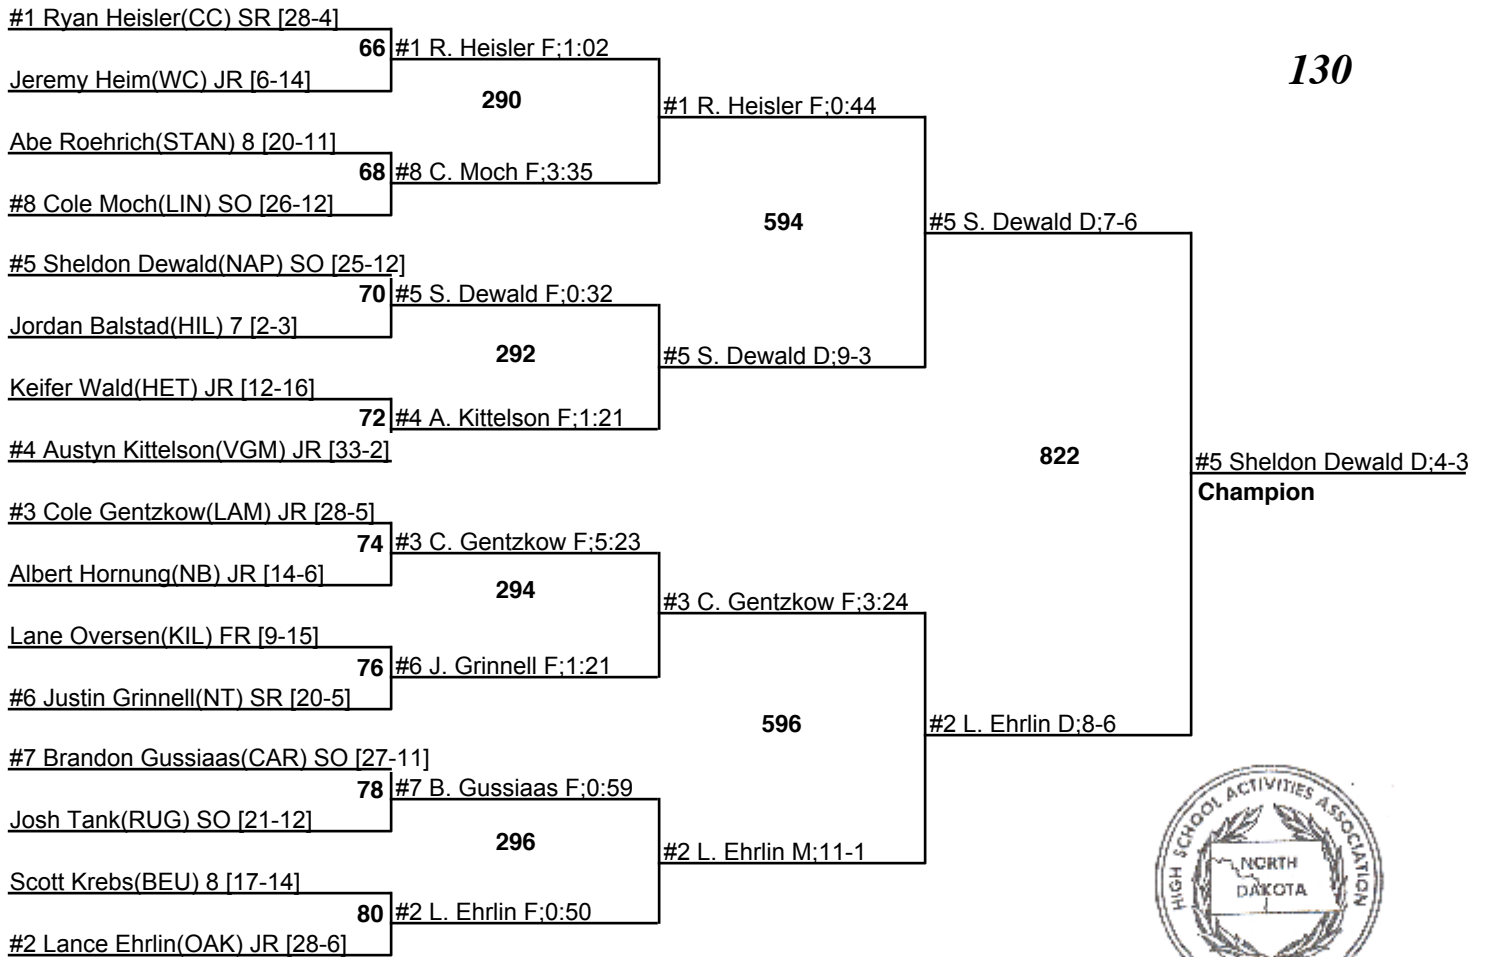

2009 NDHSAA Class B State Wrestling Tournament

19-21 February 2009

103

2009 NDHSAA Class B State Wrestling Tournament

19-21 February 2009

112

2009 NDHSAA Class B State Wrestling Tournament

19-21 February 2009

125

2009 NDHSAA Class B State Wrestling Tournament

19-21 February 2009

130

2009 NDHSAA Class B State Wrestling Tournament

19-21 February 2009

135

2009 NDHSAA Class B State Wrestling Tournament