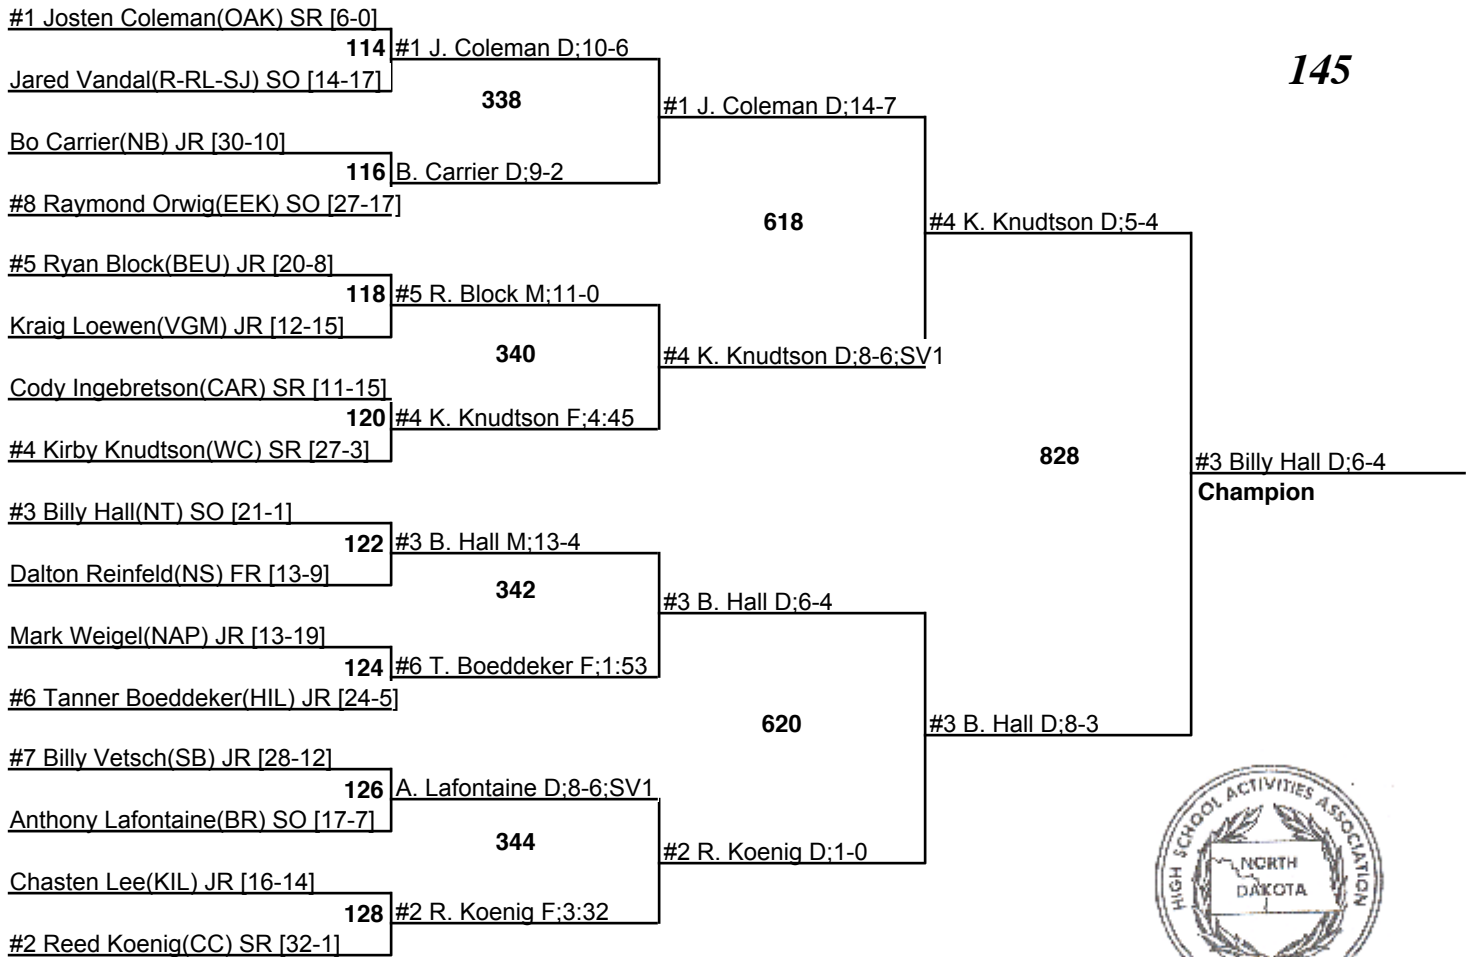

19-21 February 2009

140

2009 NDHSAA Class B State Wrestling Tournament

19-21 February 2009

145

2009 NDHSAA Class B State Wrestling Tournament

19-21 February 2009

152