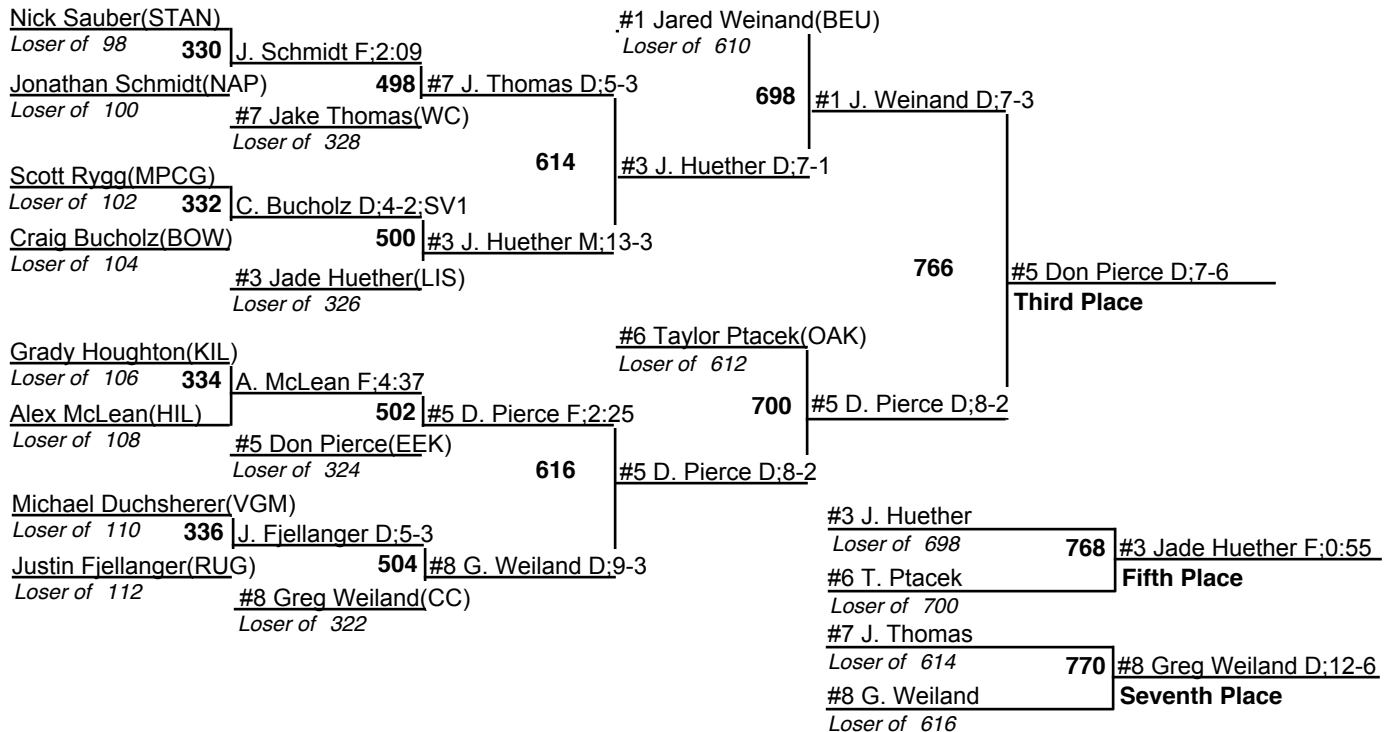

2009 NDHSAA Class B State Wrestling Tournament

19-21 February 2009

140