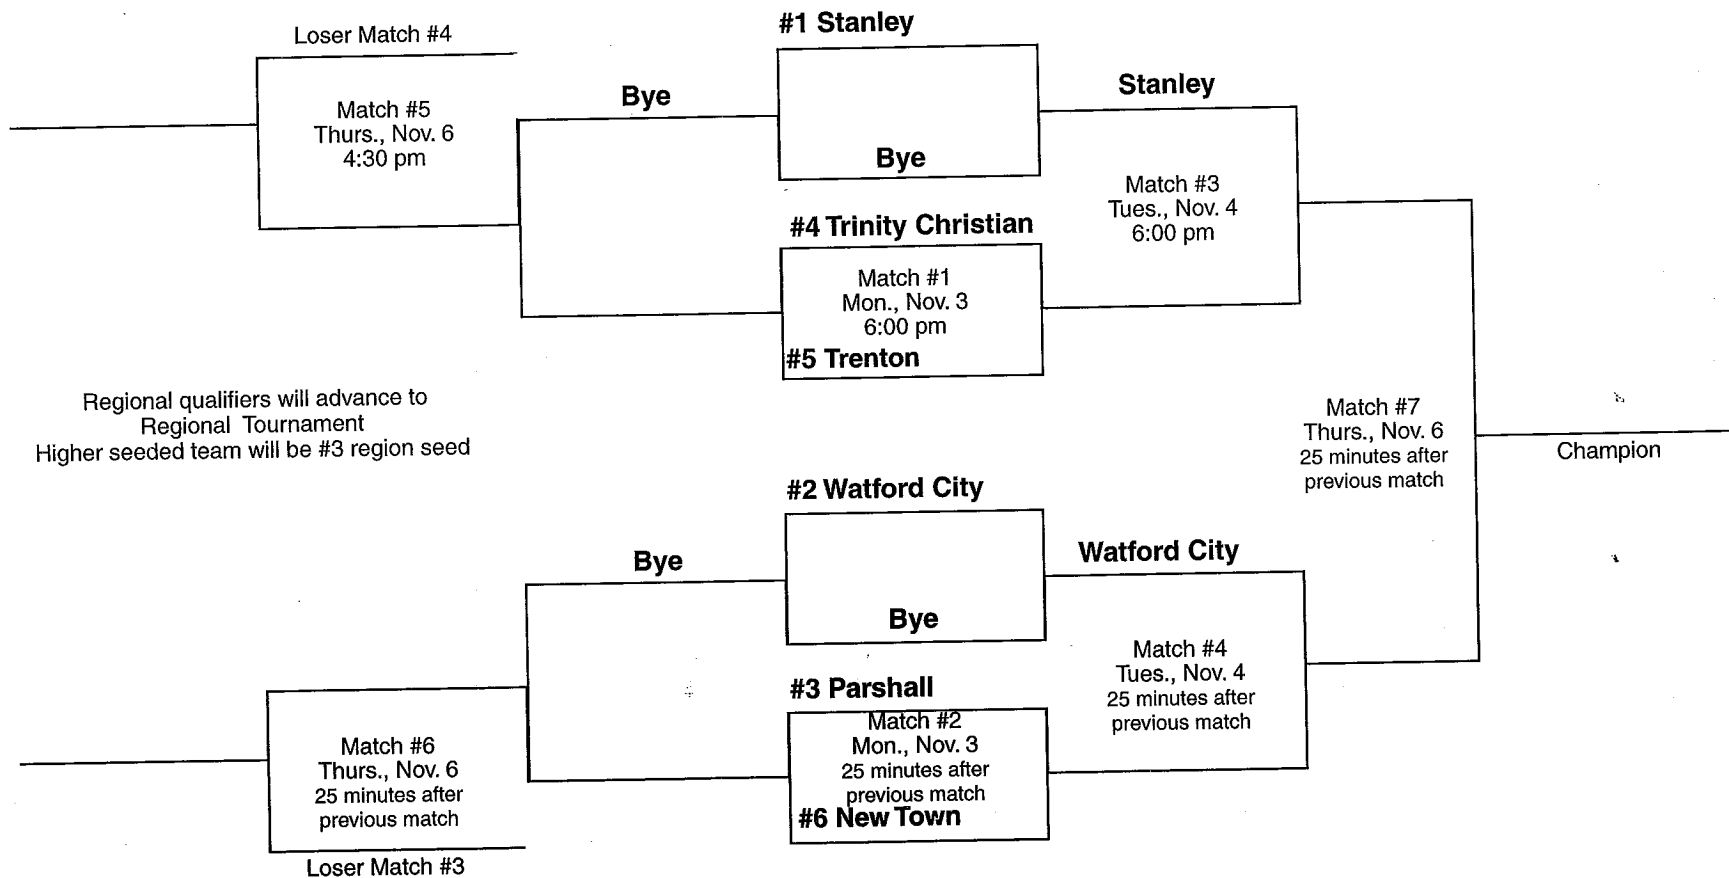

2008 District 15 Girls Volleyball Tournament

Monday, Tuesday, Thursday, November 3-4-6, 2008
 Stanley High School Gymnasium - Stanley, ND

15

Regional qualifiers will advance to
 Regional Tournament
 Higher seeded team will be #3 region seed

Admission: Adults \$5, Students \$3