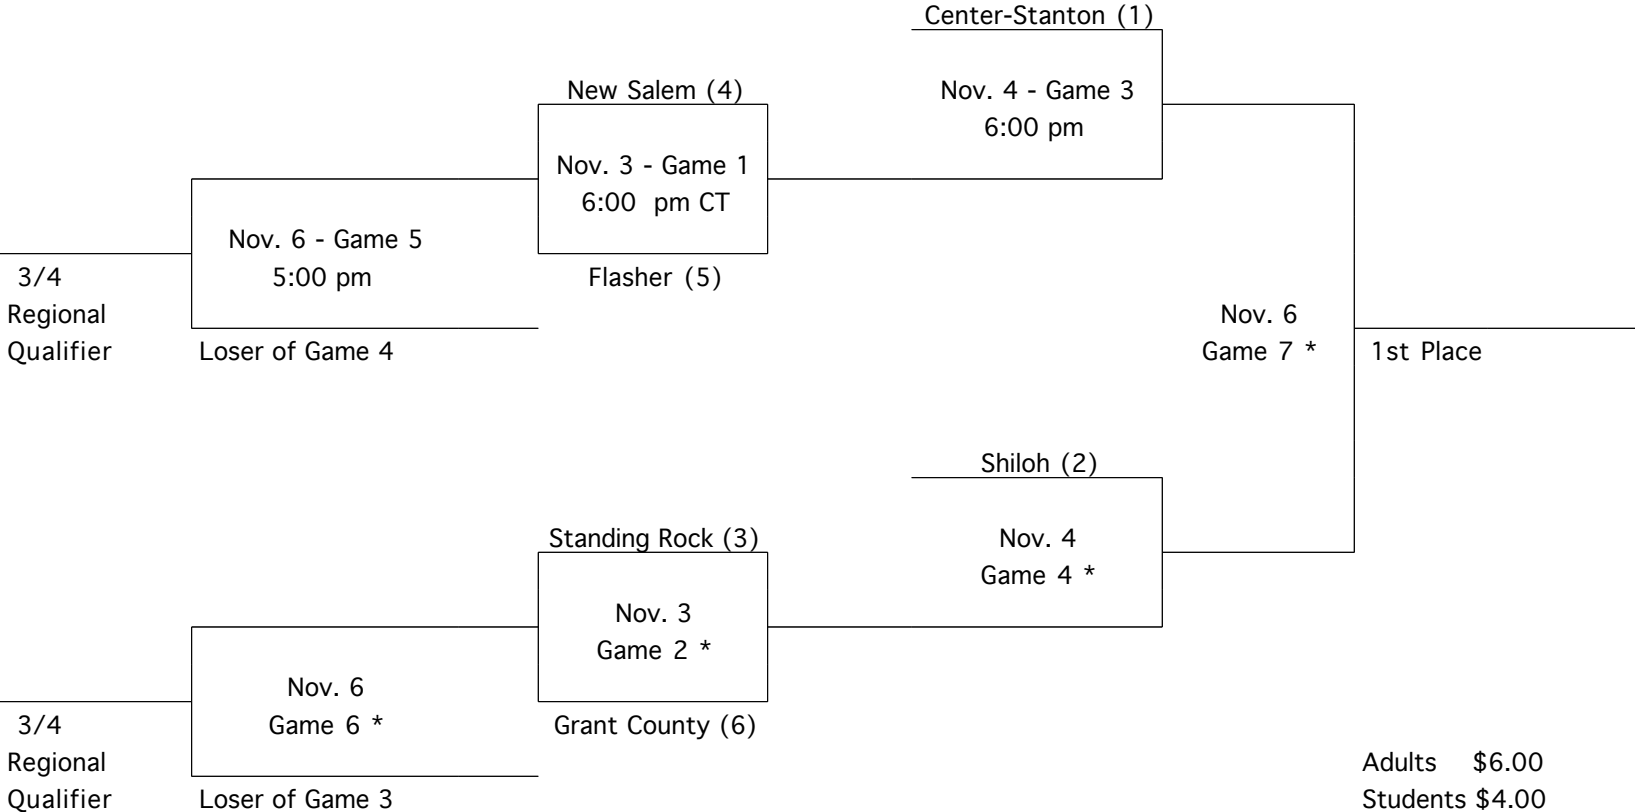

2008 District 9 Volleyball Tournament Pairings

New Salem High School Gymnasium

* To be played 25 minutes after completion of previous match.

Top four teams advance to regionals.

Officials Jeff Delzer
Dan Ruff
Ken Willmann