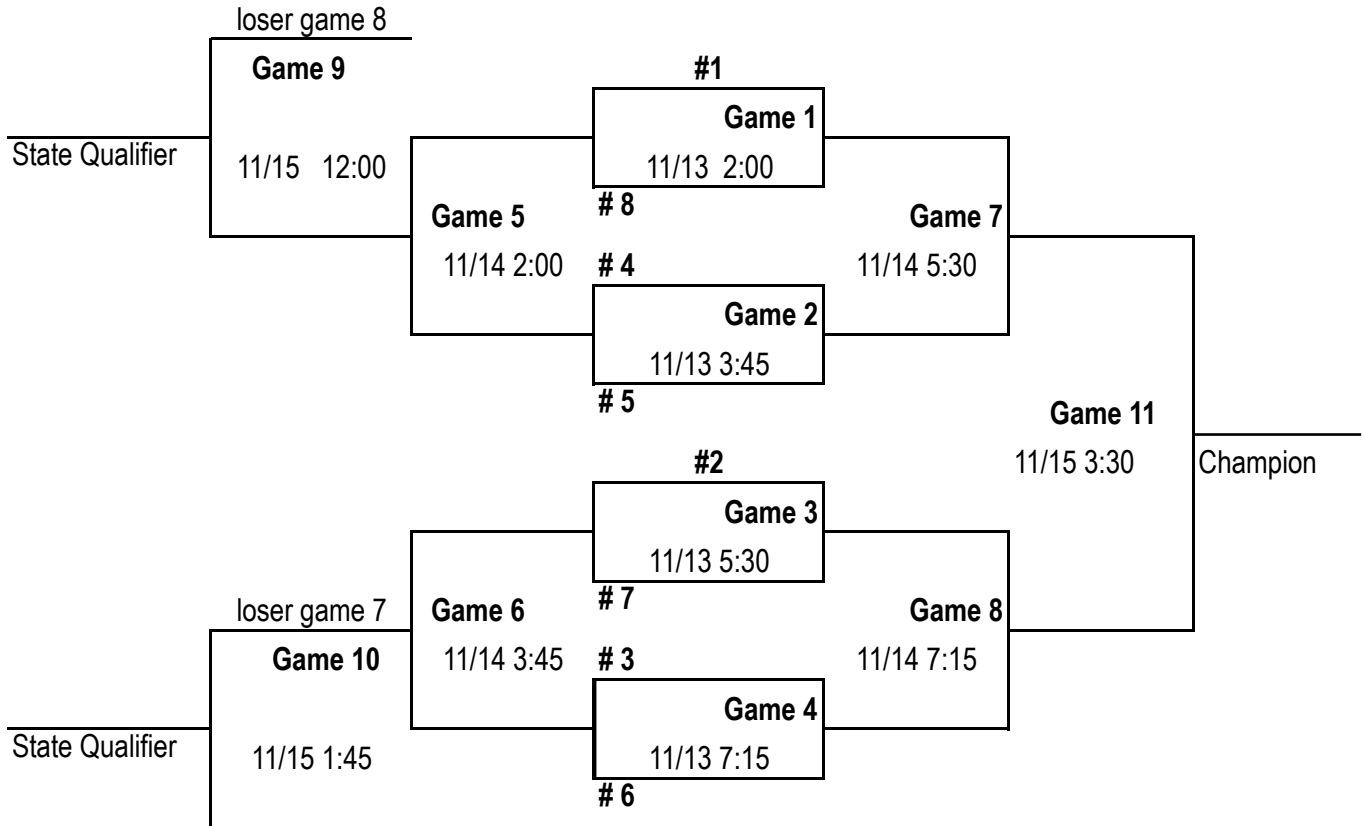

2008 East Region Volleyball Tournament

Play-In Games

8

9

#8 seed

Officials

Donna Hutchison

Tom Stokke